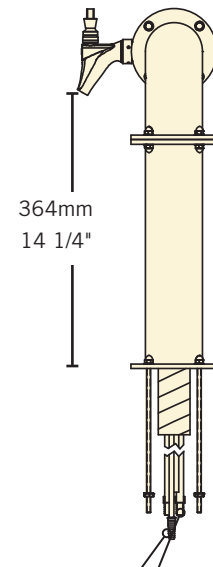

DRAFT TOWER

BIERGARTEN U - 8 FAUCET

- Brewery pipe style (3" diameter) for the top bar.
- U.S. manufactured.
- Durable polished stainless steel finish provides years of service.
- All stainless steel contact with the beer for the ultimate in draft purity.

BG-U-8KR
Polished Stainless Steel

 Faucet knobs not included.

 Certified by the National Sanitation Foundation

 304 Grade Stainless Steel

 The integrated Kool-Rite module provides optimum cooling at the point of dispense. Modular construction makes the installation process as simple as PLUG "N" POUR.

www.micromatic.com • 1 (866) 327-4159

BIERGARTEN U - 8 FAUCET

Job Number: _____ Location: _____

Part No.	Faucets	Finish	Dispense System	Shipping Weight	Box Dimensions
BG-U-8KR	8	Polished S/S	Kool-Rite (Glycol)	TBD	TBD

Dimensions

BEER:
6mm (1/4") O.D. Stainless Steel
with 8mm – 9.5mm (5/16" – 3/8") Barb Fittings

GLYCOL:
9.5mm (3/8") O.D. Copper
with 9.5mm (3/8") Barb Fittings

MICRO MATIC
Toll-Free: 1-866-327-4159
www.micromatic.com