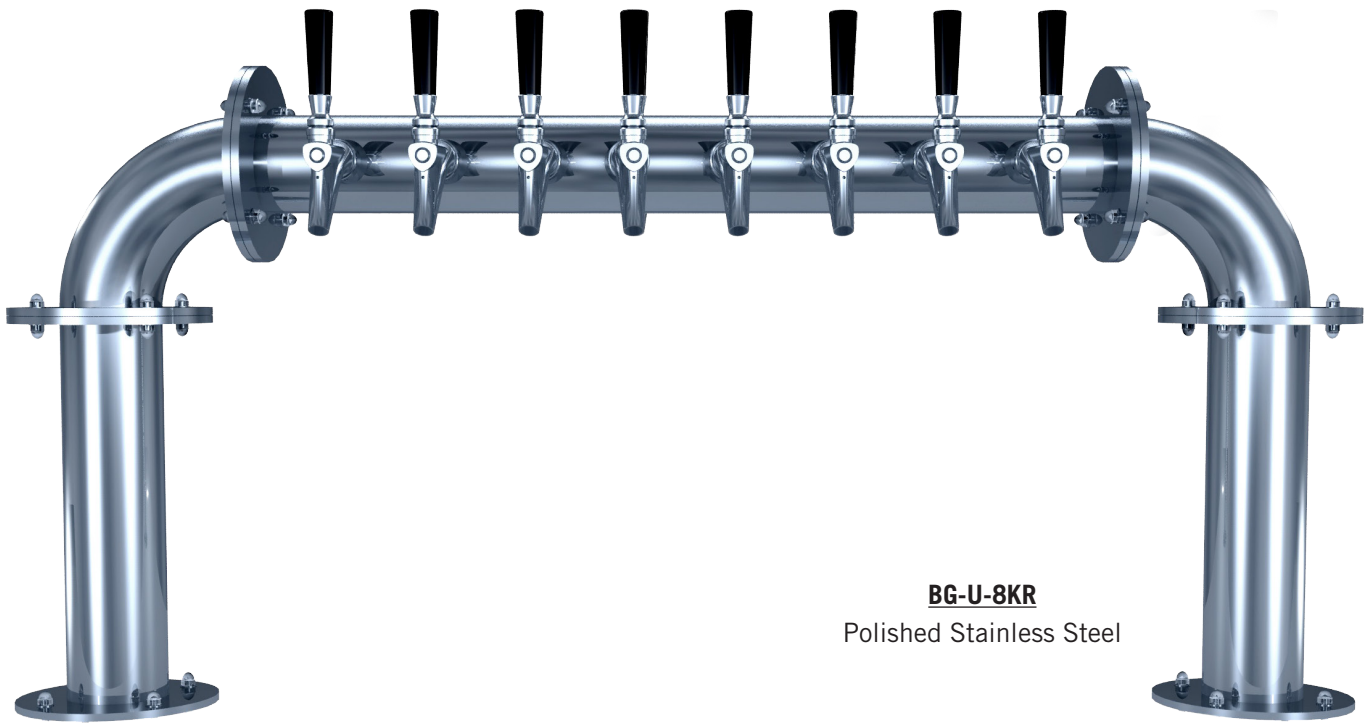

DRAFT TOWER

BIERGARTEN U - 8 FAUCET

- Brewery pipe style (3" diameter) for the top bar.
- U.S. manufactured.
- Durable polished stainless steel finish provides years of service.
- All stainless steel contact with the beer for the ultimate in draft purity.

BG-U-8KR
Polished Stainless Steel

 Faucet knobs not included.

 Certified by the National Sanitation Foundation

 304 Grade Stainless Steel

 The integrated Kool-Rite module provides optimum cooling at the point of dispense. Modular construction makes the installation process as simple as PLUG "N" POUR.

Dimensions

BEER:
6mm (1/4") O.D. Stainless Steel
with 8mm – 9.5mm (5/16" – 3/8") Barb Fittings

GLYCOL:
9.5mm (3/8") O.D. Copper
with 9.5mm (3/8") Barb Fittings

MICRO MATIC
Toll-Free: 1-866-327-4159
www.micromatic.com