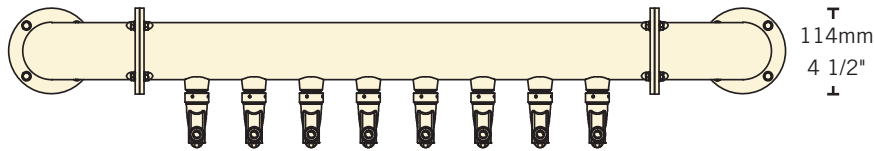

DRAFT TOWER

BIERGARTEN U - 8 FAUCET

- Brewery pipe style (3" diameter) for the top bar.
- U.S. manufactured.
- Durable polished stainless steel finish provides years of service.
- All stainless steel contact with the beer for the ultimate in draft purity.

BG-U-8KR
Polished Stainless Steel

 Faucet knobs not included.

 Certified by the National Sanitation Foundation

 304 Grade Stainless Steel

 The integrated Kool-Rite module provides optimum cooling at the point of dispense. Modular construction makes the installation process as simple as PLUG "N" POUR.

Dimensions

BEER:
6mm (1/4") O.D. Stainless Steel
with 8mm – 9.5mm (5/16" – 3/8") Barb Fittings

GLYCOL:
9.5mm (3/8") O.D. Copper
with 9.5mm (3/8") Barb Fittings

MICRO MATIC
Toll-Free: 1-866-327-4159
www.micromatic.com