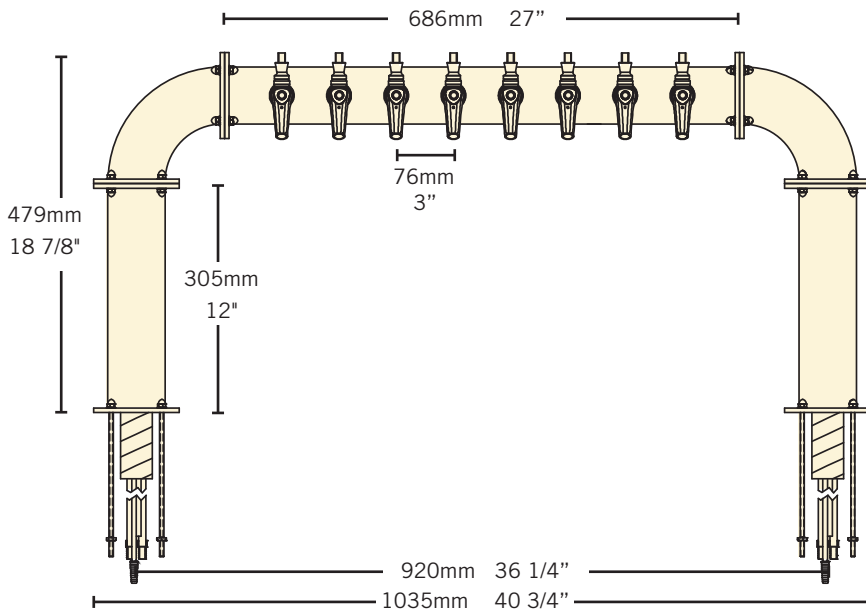

DRAFT TOWER

BIERGARTEN U - 8 FAUCET

- Brewery pipe style (3" diameter) for the top bar.
- U.S. manufactured.
- Durable polished stainless steel finish provides years of service.
- All stainless steel contact with the beer for the ultimate in draft purity.

BG-U-8KR
Polished Stainless Steel

 Faucet knobs not included.

 Certified by the National Sanitation Foundation

 304 Grade Stainless Steel

 The integrated Kool-Rite module provides optimum cooling at the point of dispense. Modular construction makes the installation process as simple as PLUG "N" POUR.

www.micromatic.com • 1 (866) 327-4159

BIERGARTEN U - 8 FAUCET

Job Number: _____ Location: _____

Part No.	Faucets	Finish	Dispense System	Shipping Weight	Box Dimensions
BG-U-8KR	8	Polished S/S	Kool-Rite (Glycol)	TBD	TBD

Dimensions

BEER:
6mm (1/4") O.D. Stainless Steel
with 8mm – 9.5mm (5/16" – 3/8") Barb Fittings

GLYCOL:
9.5mm (3/8") O.D. Copper
with 9.5mm (3/8") Barb Fittings

MICRO MATIC
Toll-Free: 1-866-327-4159
www.micromatic.com