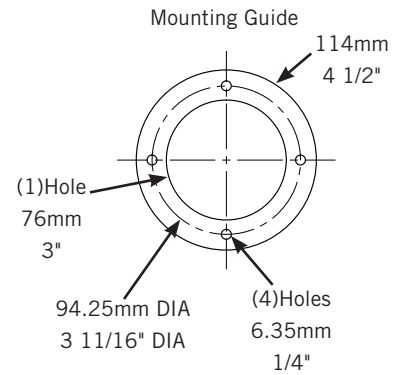

DRAFT TOWER

BIERGARTEN U - 8 FAUCET

- Brewery pipe style (3" diameter) for the top bar.
- U.S. manufactured.
- Durable polished stainless steel finish provides years of service.
- All stainless steel contact with the beer for the ultimate in draft purity.

www.micromatic.com • 1 (866) 327-4159

BIERGARTEN U - 8 FAUCET

Job Number: _____ Location: _____

Part No.	Faucets	Finish	Dispense System	Shipping Weight	Box Dimensions
BG-U-8KR	8	Polished S/S	Kool-Rite (Glycol)	TBD	TBD

Dimensions

BEER:
6mm (1/4") O.D. Stainless Steel
with 8mm – 9.5mm (5/16" – 3/8") Barb Fittings

GLYCOL:
9.5mm (3/8") O.D. Copper
with 9.5mm (3/8") Barb Fittings

MICRO MATIC
Toll-Free: 1-866-327-4159
www.micromatic.com