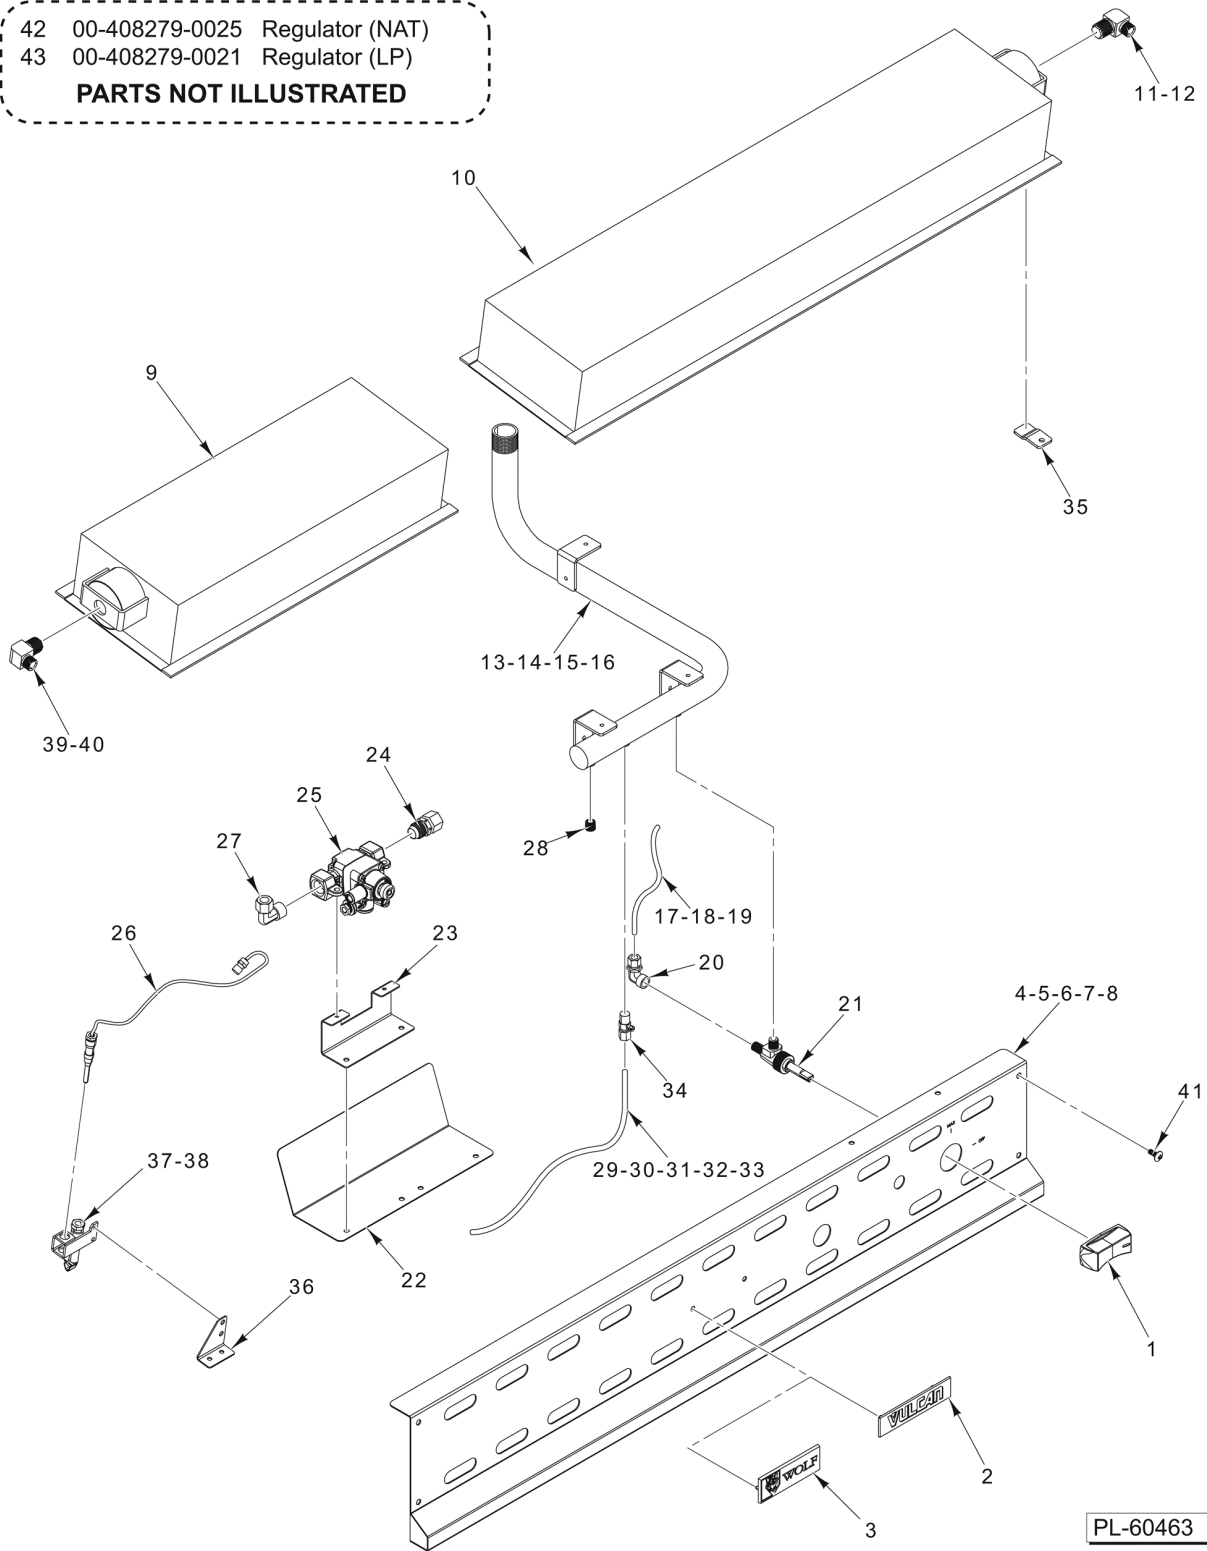

1. 42 00-408279-0025 Regulator (NAT)
   43 00-408279-0021 Regulator (LP)

PARTS NOT ILLUSTRATED

BURNER AND GAS COMPONENTS

BURNER AND GAS COMPONENTS

ILLUS.	PART NO.	NAME OF PART	AMT.
PL-60463			
1	00-944265	Knob (Chrome).....	1
2	00-957916-00003	Nameplate - Small (Vulcan).....	1
3	00-723204	Nameplate - Small (Wolf).....	1
4	00-944497-0024A	Panel Assy. - Front (24 In.).....	1
5	00-944497-0036A	Panel Assy. - Front (36 In.).....	1
6	00-944497-0048A	Panel Assy. - Front (48 In.).....	1
7	00-944497-0060A	Panel Assy. - Front (60 In.).....	1
8	00-944497-0072A	Panel Assy. - Front (72 In.).....	1
9	00-944489-00020	Burner (20,000) (BTU) (24 In., 48 In., and 60 In. Models).....	AR
10	00-944489-00030	Burner (30,000) (BTU) (36 In., 60 In., and 72 In. Models).....	AR
11	00-713944-00037	Orifice - Elbow #37 (NAT) (30,000 BTU).....	AR
12	00-713944-00051	Orifice - Elbow #51 (LP) (30,000 BTU).....	AR
13	00-944499-0024A	Manifold Assy. (24 In. and 36 In.).....	1
14	00-944499-0048A	Manifold Assy. (48 In.).....	1
15	00-944499-0060A	Manifold Assy. (60 In.).....	1
16	00-944499-0072A	Manifold Assy. (72 In.).....	1
17	00-851614-00001	Tube - Flex (3/8 x 6 In.) (Burner Valve to Burner).....	AR
18	00-722425	Tube - Flex (3/8 x 8 In.) (Burner Valve to Safety Valve).....	AR
19	00-498622	Tube - Flex (3/8 x 15-1/2 In.) (Safety Valve to Burner).....	AR
20	00-719393	Elbow 3/8 MPT.....	AR
21	00-719221	Valve - Manual.....	AR
22	00-944487	Valve - Safety Shield.....	AR
23	00-944490	Valve - Safety Bracket.....	AR
24	00-719377	Connector - Straight 3/8 x 3/8 (Brass).....	AR
25	00-922159-0000A	Valve - Safety.....	AR
26	00-714268	Thermocouple.....	AR
27	00-719376	Elbow 3/8 x 3/8.....	AR
28	00-719363	Plug 1/8 Countersink.....	1
29	00-498887	Tube - Flex (1/4 x 14 In.) (Pilot Valve to Pilot).....	AR
30	00-722230	Tube - Flex (1/4 x 24 In.) (Pilot Valve to Pilot).....	AR
31	00-426505-00006	Tube - Flex (1/4 x 6 In.) (Pilot Valve to Safety Valve).....	AR
32	00-722228	Tube - Flex (1/4 x 12 In.) (Safety Valve to Pilot).....	AR
33	00-426505-00018	Tube - Flex (1/4 x 18 In.) (Safety Valve to Pilot).....	AR
34	00-719179	Valve - Single Pilot.....	AR
35	00-944493	Clip - Burner.....	AR
36	00-944492	Bracket - Pilot.....	AR
37	00-426262-00001	Pilot Assy. (NAT).....	AR
38	00-426262-00002	Pilot Assy. (LP).....	AR
39	00-713944-00044	Orifice - Elbow #44 (NAT) (20,000 BTU).....	AR
40	00-713944-00053	Orifice - Elbow #53 (LP) (20,000 BTU).....	AR
41	00-730228	Self-Tapping Screw 10-24 x 1/2 Phil. Truss Hd.....	AR
42	00-408279-00025	Regulator - Pressure 3/4 (NAT).....	1
43	00-408279-00021	Regulator - Pressure 3/4 (LP & Butane).....	1