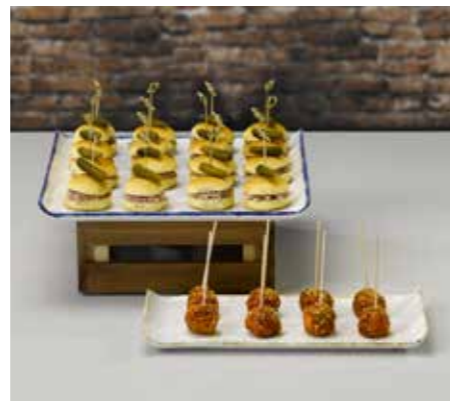

# Sleek and Contemporary Displays

Sleek and contemporary displays with Graphite Wood, Studio Prints Homespun Charcoal Black and Granite melamine are the perfect contemporary solution for corporate catering or events catering. Hand decorated Stonecast and natural Buffetscape wood create the perfect rustic platform to showcase fresh food and quality ingredients.