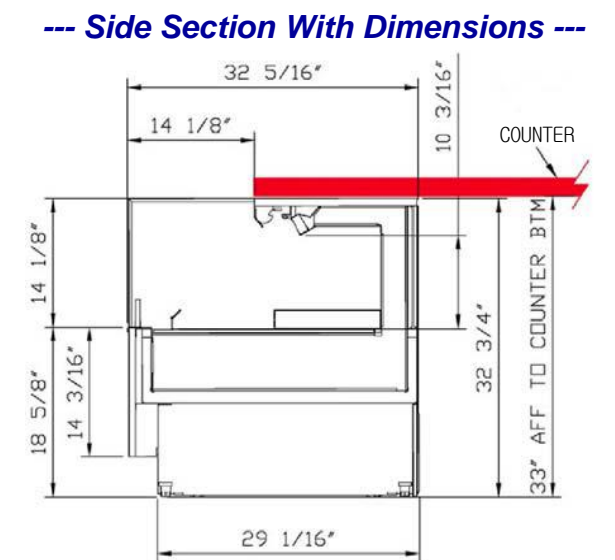

CASE	"X" DIMENSION
CO33R	36.25"
CO43R	47.25"
CO53R	59.25"
CO63R	71.25"

* Note: A 6-foot power cord is supplied and exits the display through the lower rear panel (as shown at left). Refer to model specification sheet for electrical requirements and plug configuration.