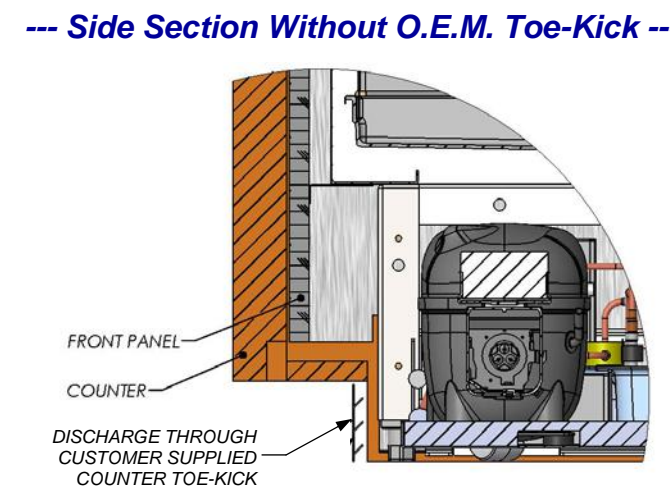

CASE	"X" DIMENSION
CO33R	36.25"
CO43R	47.25"
CO53R	59.25"
CO63R	71.25"

* Note: A 6-foot power cord is supplied and exits the display through the lower rear panel (as shown at left). Refer to model specification sheet for electrical requirements and plug configuration.