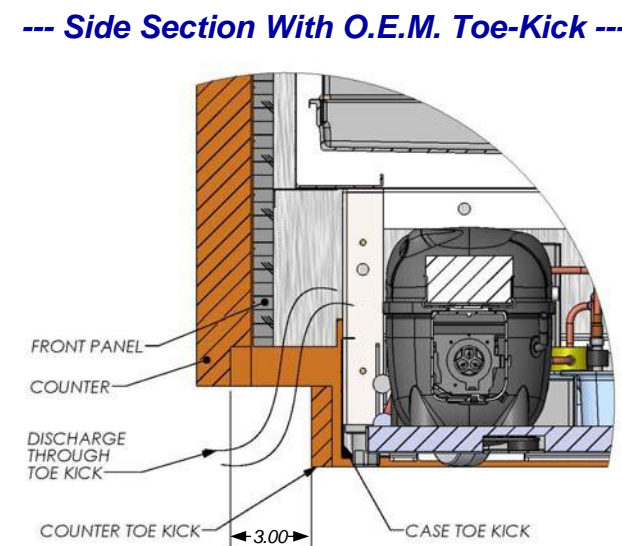

CASE	"X" DIMENSION
CO33R	36.25"
CO43R	47.25"
CO53R	59.25"
CO63R	71.25"

* Note: A 6-foot power cord is supplied and exits the display through the lower rear panel (as shown at left). Refer to model specification sheet for electrical requirements and plug configuration.