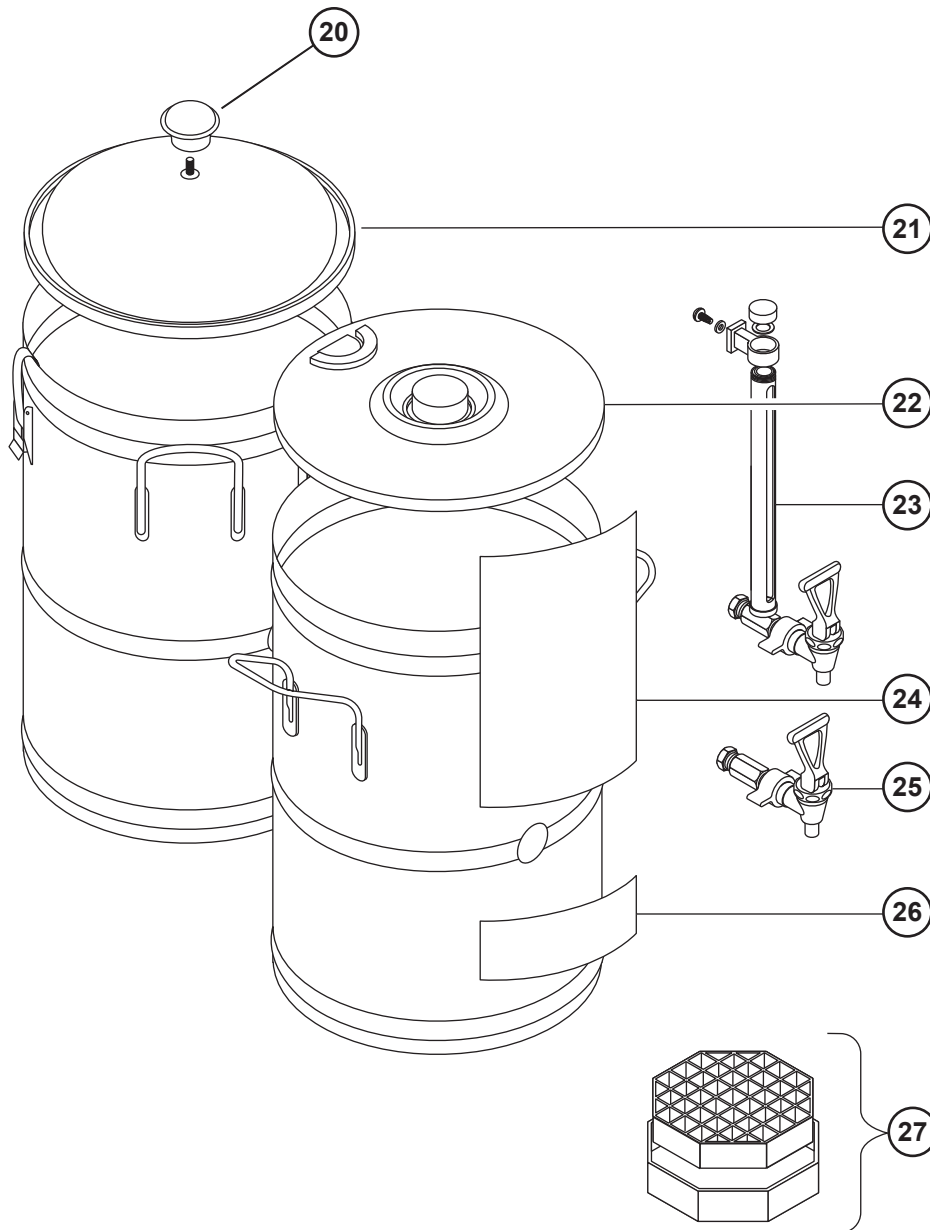

Description	page
Faucet Components	3
Parts List	2
3-5 Gallon Iced Tea Dispenser Components	5

FAUCET COMPONENTS

18
 COMPLETE FAUCET W/10"
 SIGHT GLASS WS-8600-14
 COMPLETE FAUCET W/13"
 SIGHT GLASS DD-71321

19
 COMPLETE FAUCET W/O
 SIGHT GLASS 2U-70580

BLOOMFIELD
 IL2037

PARTS LIST

FAUCET COMPONENTS			
Fig No.	Part Number	Description	Application
1	WS-8600-17	CAP SHIELD VENT HL	
2	WS-8700-25J	WASHER UPPER TUBE	
3	WS-8705-11C	TUBE SIGHT-GLASS 10IN	
	WS-8601-14A	SIGHT TUBE 13IN GLASS	
4	WS-8600-21	BRACE BLK SHIELD	
5	WS-8600-20	SHIELD 10IN GUAGE	
	WS-8601-13	SHIELD GAUGE 13IN	
6	WS-8600-15	FAUCET SPB PLASTIC	
	WS-85805	FAUCET SS WITH HANDLE	
7	2U-71460	SEAT CUP TEA DISP FAUCET	
8	WS-8600-27P	NUT WING, PLASTIC THREADS	
	WS-8600-27	NUT WING, METAL THREADS (OPT)	
9	WS-8600-26	C-RING	
10	2P-87740	SHANK	CAFERINA
	WS-8800-8		W/OUT SIGHT GLASS
	WS-8600-24		SIGHT GLASS
11	2C-70573	WASHER FLAT NYLON	
12	2I-70519	GASKET THERMOSTAT BREWERS	
	2C-87742	WASHER HARD RUBBER FAUCET	CAFERINA, 2U-87737
13	2C-70575	NUT 3/8-18 SPCL FAUCET BRASS	
	2C-87743	HEX NUT M17 X 1.5 PLASTIC	
14	WS-8705-11G	SHIELD BASE	
15	WS-8700-25H	WAHSER LOWER TUBE	
16	DD-71292	WASHER FLAT RUBBER	
17	2C-70379	SCREW 8-32X5/16 PH PAN MS	
18	WS-8600-14	FAUCET SG 10IN GLASS	
	2U-71321	FAUCET SIGH-GLASS 13IN	
19	2U-70580	FAUCET W/O SG	
	2U-87737	FAUCET SVC PART DWG CAGE	CAFERINA
20	2R-70577	KNOB TEA DISPENSER COVER	3 GALLON
21	2L-70611	COVER 3G TEA DISPENSER (w/KNOB)	3 GALLON
22	2L-76058	COVER 3 GAL TEA DISP MOLDED	3 GALLON
	2L-76059	COVER 5 GAL TEA DISPENSER	5 GALLON
23	WS-8600-14	FAUCET SG 10IN FAUCET	3 GALLON
	2U-71321	FAUCET SG 13IN GLASS COMP	5 GALLON
24	2M-75159	DECAL 3-5G DISP ICE TEA	
25	2U-70580	FAUCET W/O SG	
26	2M-70592	LABEL DESIGNATION	
27	2L-71747	TRAY DRIP AIRPOT RACK	

3-GALLON ICED TEA DISPENSER COMPONENTS

ICED TEA DISPENSERS

Model: 8602, 8699, 8799, 8800BL, 8802

BLOOMFIELD
IL2038

Bloomfield Industries proudly supports CFESA
Commercial Food Equipment Service Association