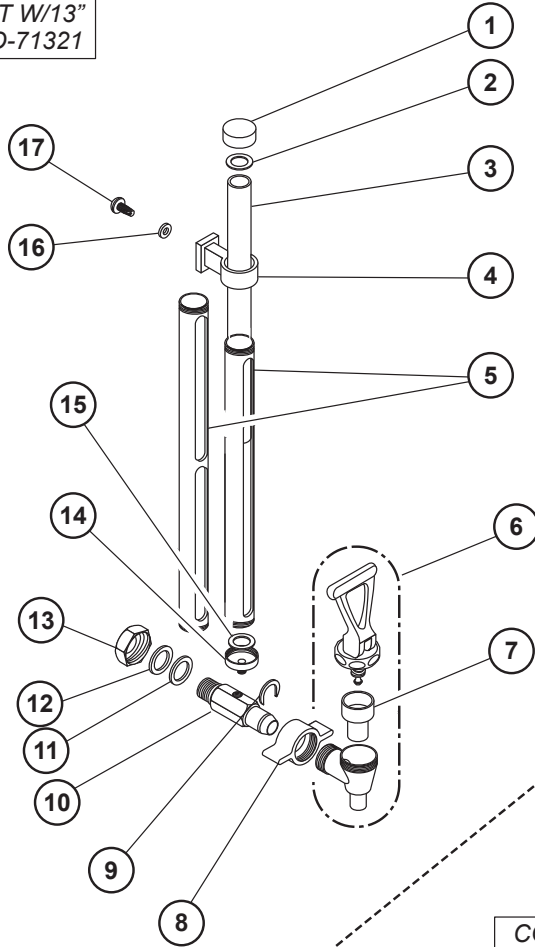

Description	page
Faucet Components	3
Parts List	2
3-5 Gallon Iced Tea Dispenser Components	5

FAUCET COMPONENTS

18
 COMPLETE FAUCET W/10"
 SIGHT GLASS WS-8600-14
 COMPLETE FAUCET W/13"
 SIGHT GLASS DD-71321

19
 COMPLETE FAUCET W/O
 SIGHT GLASS 2U-70580

BLOOMFIELD
 IL2037

PARTS LIST

FAUCET COMPONENTS			
Fig No.	Part Number	Description	Application
1	WS-8600-17	CAP SHIELD VENT HL	
2	WS-8700-25J	WASHER UPPER TUBE	
3	WS-8705-11C	TUBE SIGHT-GLASS 10IN	
	WS-8601-14A	SIGHT TUBE 13IN GLASS	
4	WS-8600-21	BRACE BLK SHIELD	
5	WS-8600-20	SHIELD 10IN GUAGE	
	WS-8601-13	SHIELD GAUGE 13IN	
6	WS-8600-15	FAUCET SPB PLASTIC	
	WS-85805	FAUCET SS WITH HANDLE	
7	2U-71460	SEAT CUP TEA DISP FAUCET	
8	WS-8600-27P	NUT WING, PLASTIC THREADS	
	WS-8600-27	NUT WING, METAL THREADS (OPT)	
9	WS-8600-26	C-RING	
10	2P-87740	SHANK	CAFERINA
	WS-8800-8		W/OUT SIGHT GLASS
	WS-8600-24		SIGHT GLASS
11	2C-70573	WASHER FLAT NYLON	
12	2I-70519	GASKET THERMOSTAT BREWERS	
	2C-87742	WASHER HARD RUBBER FAUCET	CAFERINA, 2U-87737
13	2C-70575	NUT 3/8-18 SPCL FAUCET BRASS	
	2C-87743	HEX NUT M17 X 1.5 PLASTIC	
14	WS-8705-11G	SHIELD BASE	
15	WS-8700-25H	WAHSER LOWER TUBE	
16	DD-71292	WASHER FLAT RUBBER	
17	2C-70379	SCREW 8-32X5/16 PH PAN MS	
18	WS-8600-14	FAUCET SG 10IN GLASS	
	2U-71321	FAUCET SIGH-GLASS 13IN	
19	2U-70580	FAUCET W/O SG	
	2U-87737	FAUCET SVC PART DWG CAGE	CAFERINA
20	2R-70577	KNOB TEA DISPENSER COVER	3 GALLON
21	2L-70611	COVER 3G TEA DISPENSER (w/KNOB)	3 GALLON
22	2L-76058	COVER 3 GAL TEA DISP MOLDED	3 GALLON
	2L-76059	COVER 5 GAL TEA DISPENSER	5 GALLON
23	WS-8600-14	FAUCET SG 10IN FAUCET	3 GALLON
	2U-71321	FAUCET SG 13IN GLASS COMP	5 GALLON
24	2M-75159	DECAL 3-5G DISP ICE TEA	
25	2U-70580	FAUCET W/O SG	
26	2M-70592	LABEL DESIGNATION	
27	2L-71747	TRAY DRIP AIRPOT RACK	