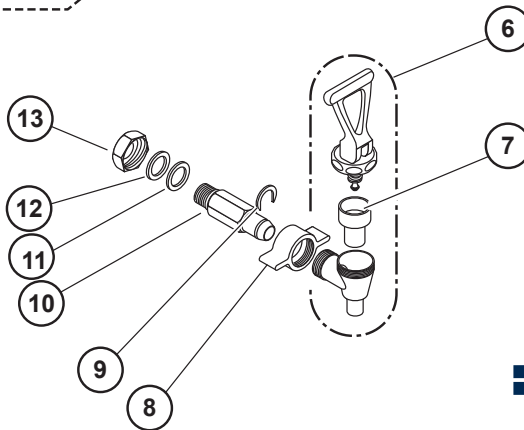

Description	page
Faucet Components	3
Parts List	2
3-5 Gallon Iced Tea Dispenser Components	5

FAUCET COMPONENTS

18
 COMPLETE FAUCET W/10"
 SIGHT GLASS WS-8600-14
 COMPLETE FAUCET W/13"
 SIGHT GLASS DD-71321

19
 COMPLETE FAUCET W/O
 SIGHT GLASS 2U-70580

BLOOMFIELD
 IL2037

PARTS LIST

FAUCET COMPONENTS			
Fig No.	Part Number	Description	Application
1	WS-8600-17	CAP SHIELD VENT HL	
2	WS-8700-25J	WASHER UPPER TUBE	
3	WS-8705-11C	TUBE SIGHT-GLASS 10IN	
	WS-8601-14A	SIGHT TUBE 13IN GLASS	
4	WS-8600-21	BRACE BLK SHIELD	
5	WS-8600-20	SHIELD 10IN GUAGE	
	WS-8601-13	SHIELD GAUGE 13IN	
6	WS-8600-15	FAUCET SPB PLASTIC	
	WS-85805	FAUCET SS WITH HANDLE	
7	2U-71460	SEAT CUP TEA DISP FAUCET	
8	WS-8600-27P	NUT WING, PLASTIC THREADS	
	WS-8600-27	NUT WING, METAL THREADS (OPT)	
9	WS-8600-26	C-RING	
10	2P-87740	SHANK	CAFERINA
	WS-8800-8		W/OUT SIGHT GLASS
	WS-8600-24		SIGHT GLASS
11	2C-70573	WASHER FLAT NYLON	
12	2I-70519	GASKET THERMOSTAT BREWERS	
	2C-87742	WASHER HARD RUBBER FAUCET	CAFERINA, 2U-87737
13	2C-70575	NUT 3/8-18 SPCL FAUCET BRASS	
	2C-87743	HEX NUT M17 X 1.5 PLASTIC	
14	WS-8705-11G	SHIELD BASE	
15	WS-8700-25H	WAHSER LOWER TUBE	
16	DD-71292	WASHER FLAT RUBBER	
17	2C-70379	SCREW 8-32X5/16 PH PAN MS	
18	WS-8600-14	FAUCET SG 10IN GLASS	
	2U-71321	FAUCET SIGH-GLASS 13IN	
19	2U-70580	FAUCET W/O SG	
	2U-87737	FAUCET SVC PART DWG CAGE	CAFERINA
20	2R-70577	KNOB TEA DISPENSER COVER	3 GALLON
21	2L-70611	COVER 3G TEA DISPENSER (w/KNOB)	3 GALLON
22	2L-76058	COVER 3 GAL TEA DISP MOLDED	3 GALLON
	2L-76059	COVER 5 GAL TEA DISPENSER	5 GALLON
23	WS-8600-14	FAUCET SG 10IN FAUCET	3 GALLON
	2U-71321	FAUCET SG 13IN GLASS COMP	5 GALLON
24	2M-75159	DECAL 3-5G DISP ICE TEA	
25	2U-70580	FAUCET W/O SG	
26	2M-70592	LABEL DESIGNATION	
27	2L-71747	TRAY DRIP AIRPOT RACK	