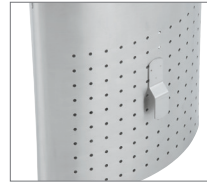

Centurion® Pasta Baskets

- Baskets add speed and convenience. Keep up to four types of pasta cooking at once. Lift, drain, and empty one insert at a time. Start a new batch immediately in the same hot water.
- Hang hook for easy draining
- Sauce pot sold separately

Hang Hook

ITEM #	DESCRIPTION	CASE LOT
3158	5½ qt (5.2 L) – fits 3206 sauce pot	1 (Set of 4)
3159	7½ qt (7.1 L) – fits 3208 sauce pot	1 (Set of 4)

Centurion Stainless Steel Braziers/Casseroles

- Ideal for slowly browning meat or vegetables in liquid

3310

ITEM #	CAPACITY: QT (L)	DIAMETER: IN (CM)	DEPTH: IN (CM)	GAUGE	CASE LOT	DOMED COVER ITEM #
3304	4½ (4.3)	9½ (24.1)	3¾ (9.5)	14	1	3709C
3307	7 (6.7)	11 (27.9)	4½ (11.4)	14	1	3711C
3310	10½ (10)	12½ (31.8)	5 (12.7)	14	1	3712C
3315	15 (14.3)	14 (35)	5½ (13.3)	14	1	3713C
3320	20 (19)	15¾ (40)	6 (15.2)	13	1	3715C
3328	28½ (27.1)	17¾ (45.1)	6¾ (17.1)	13	1	3717C

Centurion Domed Covers

- Domed covers are designed to fit all Centurion stock pots, braziers/casseroles, sauce pots, sauce pans, sauté pans, and fry pans
- Spot-welded handles for strength and durability
- Domed cover allows moisture to condense and fall back onto food