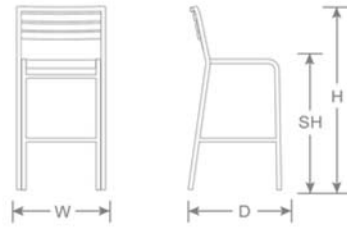

DETAILS

H	W	D	SH	Lbs
42.5"	18"	23.5"	30"	12.5

Outdoor/Indoor Barstool

Wood-Look Aluminum Slats

Frame: Aluminum - Brushed

Seat/Back: Aluminum Slats

SHIPPING

Master Pack Quantity: 1