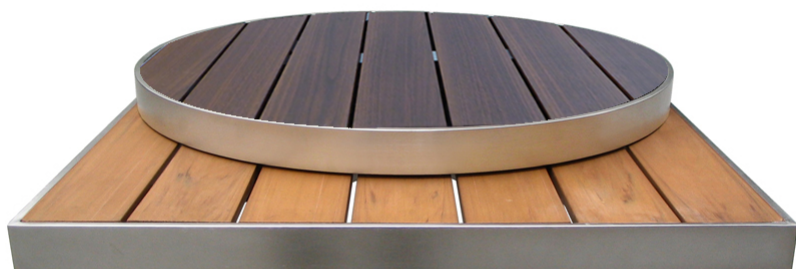

DETAILS

TS	Lbs
26" Sq"	10

Outdoor Table Top

Wood-Look Aluminum Slats

View Table Top & Base Fit Guide  
under Assembly instructions

Top Thickness: 1 3/4"

Top: Aluminum, Brushed

SHIPPING

Master Pack Quantity:	1
Master Pack Dimensions:	29"x30"x4"
Master Pack Weight:	16 Lbs.
Density:	12.9
Freight Class:	125
FOB:	PA 17042

Quick Ship Finishes:

06-401  
Oak w /  
Brushed  
Aluminum  
Edge

06-402  
Wenge w  
/ Brushed  
Aluminum  
Edge

24-400  
Grey w /  
A/Black  
Edge