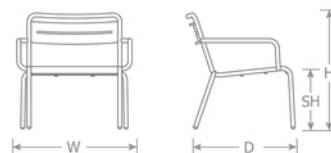

Star Lounge #165

Designer: Centro Ricerche EMU

DETAILS

H	W	D	Lbs
29"	29"	27.5"	24

Outdoor/Indoor Lounge Chair

E-coated powder coat finish

Frame: Square Tube Steel

Seat/Back: Steel Slats

Stackability: 8

SHIPPING

Master Pack Quantity: 2

Master Pack Dimensions: 30.5"x30.5"x32.5"

Master Pack Weight: 57 Lbs.

FOB: PA 17042

Quick Ship Finishes:

Special Order Ship Finishes: