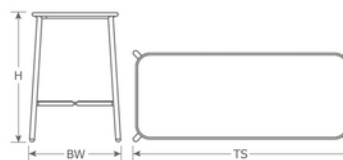

DETAILS

H	BW	TS	Lbs
41.5"	28"	28"x72"	53

Download Collection Brochure [HERE](#)

Outdoor/Indoor Bar Table

Advanced Collection

Top: Aluminum

Base: Tubular Aluminum Legs

Assembly Required: Yes

SHIPPING

Master Pack Quantity: 1

Master Pack Dimensions: W74"XD5.5"XH31"

Master Pack Weight: 58 Lbs.

FOB: PA 17042

Quick Ship Finishes:

24 A/Black

41 A/Bronze