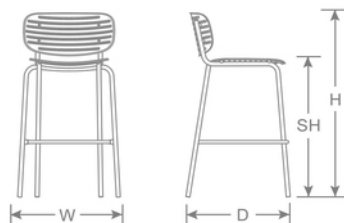

DETAILS

H	W	D	SH	Lbs
40"	22.5"	22"	30"	18.5

Outdoor/Indoor Stacking Barstool

E-coated powder coat finish

Frame: Tubular Steel

Seat/Back: Solid Steel

Stackability: 4

SHIPPING

Master Pack Quantity: 4

Master Pack Dimensions: 49"x31"x36"

Master Pack Weight: 82 Lbs.

Master Cartons/Pallet: 6

FOB: PA 17042

Quick Ship Finishes:

-   
 16  
 A/Marine Blue
-   
 41  
 A/Bronze
-   
 50  
 A/Cherry
-   
 60  
 A/Green  
 LIMITED  
 QTY
-   
 62  
 A/Curry Yellow
-   
 73  
 A/Cement