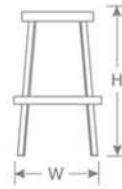

DETAILS

H	W	D	Lbs
29.5"	19"	19"	15

Outdoor/Indoor Stacking Backless Barstool

E-coated powder coat finish

Frame: Tubular Steel

Seat/Back: Solid Steel

Stackability: 4

SHIPPING

Master Pack Quantity: 4

Master Pack Dimensions: 55" x 19.5" x 19.5"

Master Pack Weight: 73 Lbs.

Master Cartons/Pallet: 6

FOB: PA 17042

Quick Ship Finishes:

- 
22 A/Iron
- 
41 A/Bronze
- 
73 A/Cement
- 
87 A/Copper