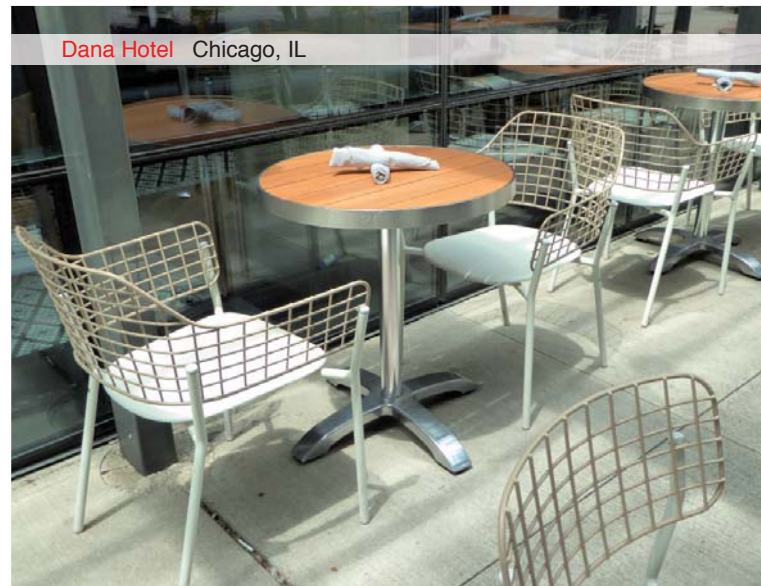

Zeus #1340
for 30" sq. tops
H29.5"xW31"xD31" 10 Lbs.

ALUM A/BL

Zeus ADA #1341
for 36" sq. tops
H29.5"xW35"xD35" 12 Lbs.

ALUM A/BL

Zak #1361
for 28" dia up to 35" dia tops
for 24" sq. up to 32" sq. tops
Base width: 26" 17 Lbs.

ALUM A/BL

Zak #1362
for 36" dia up to 42" dia tops
for 33" sq. up to 36" sq. tops
Base width: 30" 20 Lbs.

ALUM A/BL

Zak #1363
for 44"x28" tops
up to 48"x32" tops
Base size 28"x26" 21 Lbs.

ALUM A/BL

Zak Bar #1364
for 28" dia up to 32" dia tops
for 24" sq. up to 28" sq. tops
Base width: 26" 18 Lbs.

ALUM A/BL

Zak Bar #1365
for 44"x28" tops
up to 48"x32" tops
Base size 28"x26" 23 Lbs.

ALUM A/BL

Stated dimensions are overall and approximate.
www.emuamericas.com 800.726.0368