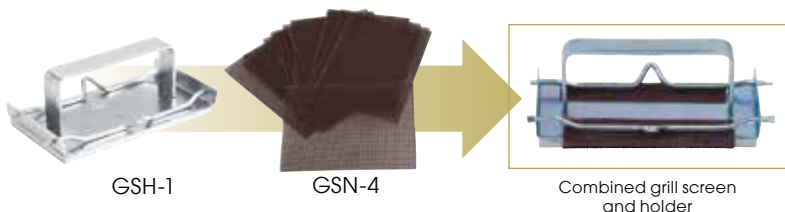

HEAVY-DUTY ALUMINUM GRILL SCRAPER

- ◆ Sharp and wide 6" blade
- ◆ Use the top-grip to apply added pressure when removing grease & grime from flat-tops or griddles
- ◆ Splash-guard positioned above scraper blade deflects and helps collect debris for easy cleanup

ITEM	DESCRIPTION	BLADE	UOM	CASE
SCRP-14	16"L x 4-1/2"H	6"	Each	1/12
SCRP-6B	Replacement Blade for SCR-14, 6-Pcs/Pk		Pack	1/12

GRILL MAINTENANCE

ALUMINUM DUAL-HANDLE GRILL SCRAPER

- ◆ Scraper head is tilted downward to deflect splashing

ITEM	DESCRIPTION	BLADE	UOM	CASE
SCRP-16	16" Scraper	5"	Each	1/6
SCRP-5B	Replacement Blade for SCR-16		Each	12/48

ALUMINUM GRILL SCRAPER

- ◆ Reversible blade angled scraper great for removing stuck-on food

ITEM	DESCRIPTION	BLADE	UOM	CASE
SCRP-12	12" Alu Scraper	4"	Each	6/48
SCRP-4B	Replacement Blades for SCR-12, 10-Pcs/Pk		Pack	10/400

GRILL CLEANERS

ITEM	DESCRIPTION	UOM	CASE
GSH-1	Grill Screen Holder, 5" x 2-3/4"	Each	12/48
GSN-4	Grill Screen, 4" x 5-1/2", 20-Pcs/Pk, Fits with GSH-1	Pack	20/80
GBH-2	Grill Brick Holder, 7" x 3-1/2"	Each	6/72
GBK-348	Grill Brick, 3-1/2" x 4" x 8", Fits with GBH-2	Doz	1