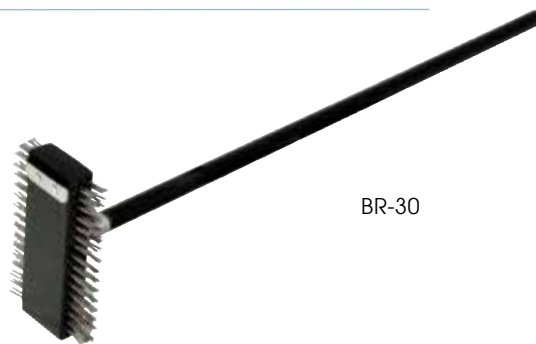

DUAL-HEAD WIRE BRISTLE BRUSH

- ◆ Thick steel bristle brush - 1-1/2" L wire
- ◆ Thin steel bristle brush - 1-1/4" L flat wire
- ◆ Stainless steel handle; bent end provides leverage to reach and scrub

ITEM	DESCRIPTION	UOM	CASE
BR-21	Dual-Head Brush with 28" S/S Handle	Each	6

PIZZA OVEN CLEANING BRUSHES

BR-21

PIZZA OVEN/BROILER WIRE BRUSH

- ◆ Stiff stainless steel wire bristles effortlessly clean heavy carbon deposits and oven residue

ITEM	DESCRIPTION	UOM	CASE
BR-30	Dbi-Side Brush w/30" Hdl	Each	8/32

BR-30

PIZZA OVEN WIRE BRUSH WITH SCRAPER

- ◆ Carbon wire bristles with attached metal scraper
- ◆ Sturdy wooden handle

ITEM	DESCRIPTION	UOM	CASE
BR-27	Brush & Scraper w/27" Hdl	Each	12

BR-27

PIZZA OVEN WIRE BRUSH & HANDLES

- ◆ Brass wire bristles and metal scraper

ITEM	DESCRIPTION	UOM	CASE
BR-10	Brush & Scraper, 10-1/4" x 1-3/8" x 1-3/4"	Each	12/48
BR-36W	36" Wooden Hdl fits BR-10	Each	48
BR-60W	55" Wooden Hdl fits BR-10	Each	6/24