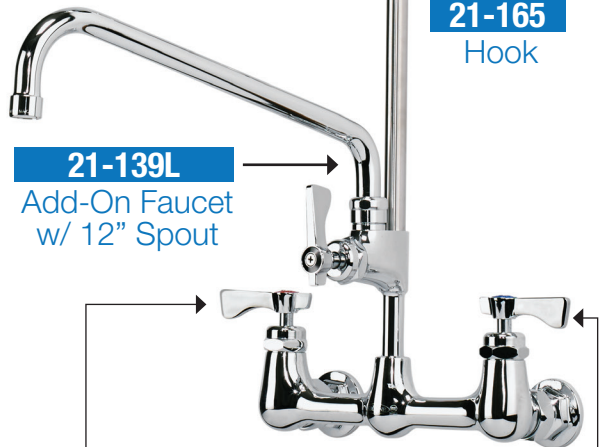

Pre-Rinse Guide

A guide to Krowne Royal Series Pre-Rinse Units and accessories

PRE-RINSE UNITS

17-108WL

8" Center Wall Mount

17-109WL

8" Center Wall Mount w/ Add-On Faucet

Includes Add-On Faucet with 12" Spout

17-202WL

Single Hole Deck Mount

PARTS BREAKDOWN

21-133L

44" Hose w/ Grip

21-162

24" Spring

21-137L

Wall Bracket

21-129L

Knife Style Spray Head

21-165

Hook

21-139L

Add-On Faucet w/ 12" Spout

21-309L

Hot 1/4 Turn Ceramic Cartridge Valve w/ Integral Check

21-308L

Cold 1/4 Turn Ceramic Cartridge Valve w/ Integral Check

REPLACEMENT PARTS AVAILABLE

21-133L

44" Hose w/ Grip

21-130L

Shower Style Spray Head