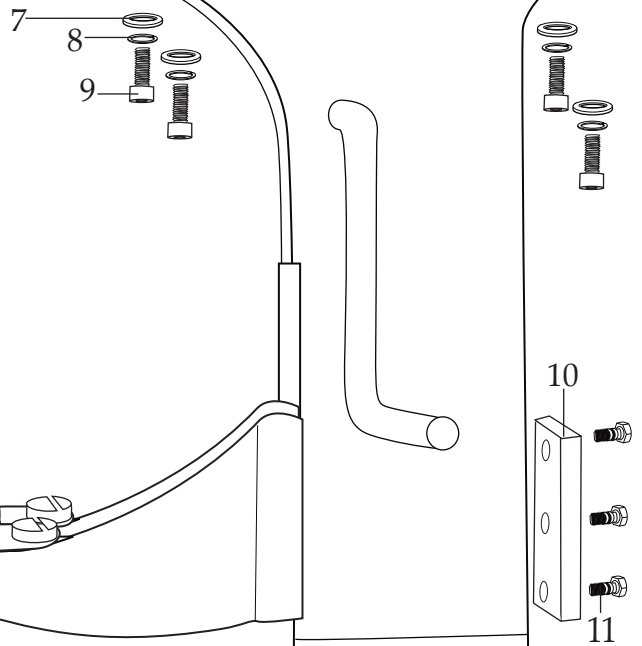

## Luna<sup>10</sup> Planetary Stand Mixer 10 Qt. WSM10L

**037424**

Motor & Gear Box Assembly  
Just remove the Bolts Illustration# 9.

**037425**

Column & Base Assembly  
Everything after Motor & Gear Box is removed.

## Unit Components WSM10L

<b>Illustration#</b>	<b>Part#</b>	<b>Description</b>
1	037379	Screw /top front plate
2	037380	Screw /top front plate
3	037381	Top Bowl Guard
4	037382	Top Bowl Guard Screw (2 required)
5	037383	Bottom Bowl Guard
6	037384	Bottom/Bowl Guard Screw (2 required)
7	037390	Washer (4 required)
8	037389	Spring Washer (4 required)
9	037388	Bolt (4 required)
10	037392	Cradle Plate (2 required one for each side)
11	037391	Hex Head Bolt with Spring Washer & Washer (6 required)
12	037397	10 Quart Bowl
13	037396	Whisk (WSM10LW)
14	037395	Mixing Paddle (WSM10LMP)
15	037394	Dough Hook (WSM10LDH)
16	037393	Foot (4 required)
17	037398	Name Plate
18	037411	Screw (4 required)
19	037401	Attachment Hub Cover
20	037402	Attachment Hub Screw
21	037399	Start Switch (green)
22	037400	Stop Switch (red)
23	037403	Silver Back Plate
24	037412	Screw (6 required)
25	037420	Guard Interlock Leads
26	037417	Guard Interlock
27	037419	Screw (2 required)
28	037418	Guard Interlock Spacer
29	037409	6.25" Black Lead
30	037405	Cord
31	037407	Screw

Illustration#	Part#	Description
32	037406	Cord Clamp
33	037408	Hex Nut
34	037413	Cradle Interlock
35	037416	Washer (2 required)
36	037415	Screw (2 required)
37	037414	Cradle Interlock Leads
38	037404	Reset Switch
39	037422	Run Capacitor with Leads
40	037423	Start Capacitor with Leads
41	037421	Relay
42	013731	Wire Ties (5 required)
43	037410	2.75" Black Lead
44	037387	Screw (2 required one for each side)
45	037386	Spring (2 required one for each side)
46	037385	Bowl Bracket (2 required one for each side)