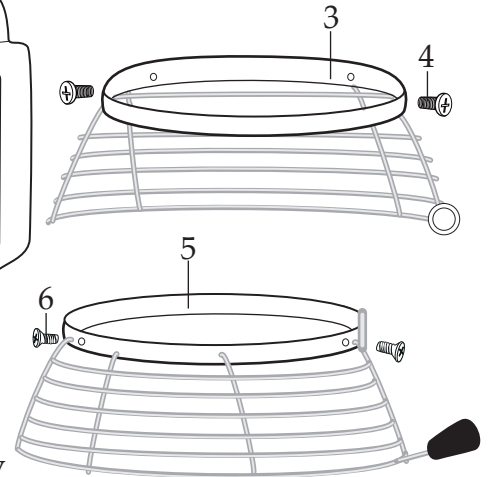

## Luna<sup>10</sup> Planetary Stand Mixer 10 Qt. WSM10L

**037424**

Motor & Gear Box Assembly  
Just remove the Bolts Illustration# 9.

**037425**

Column & Base Assembly  
Everything after Motor & Gear Box is removed.

## Unit Components WSM10L

<b>Illustration#</b>	<b>Part#</b>	<b>Description</b>
1	037379	Screw /top front plate
2	037380	Screw /top front plate
3	037381	Top Bowl Guard
4	037382	Top Bowl Guard Screw (2 required)
5	037383	Bottom Bowl Guard
6	037384	Bottom/Bowl Guard Screw (2 required)
7	037390	Washer (4 required)
8	037389	Spring Washer (4 required)
9	037388	Bolt (4 required)
10	037392	Cradle Plate (2 required one for each side)
11	037391	Hex Head Bolt with Spring Washer & Washer (6 required)
12	037397	10 Quart Bowl
13	037396	Whisk (WSM10LW)
14	037395	Mixing Paddle (WSM10LMP)
15	037394	Dough Hook (WSM10LDH)
16	037393	Foot (4 required)
17	037398	Name Plate
18	037411	Screw (4 required)
19	037401	Attachment Hub Cover
20	037402	Attachment Hub Screw
21	037399	Start Switch (green)
22	037400	Stop Switch (red)
23	037403	Silver Back Plate
24	037412	Screw (6 required)
25	037420	Guard Interlock Leads
26	037417	Guard Interlock
27	037419	Screw (2 required)
28	037418	Guard Interlock Spacer
29	037409	6.25" Black Lead
30	037405	Cord
31	037407	Screw

Illustration#	Part#	Description
32	037406	Cord Clamp
33	037408	Hex Nut
34	037413	Cradle Interlock
35	037416	Washer (2 required)
36	037415	Screw (2 required)
37	037414	Cradle Interlock Leads
38	037404	Reset Switch
39	037422	Run Capacitor with Leads
40	037423	Start Capacitor with Leads
41	037421	Relay
42	013731	Wire Ties (5 required)
43	037410	2.75" Black Lead
44	037387	Screw (2 required one for each side)
45	037386	Spring (2 required one for each side)
46	037385	Bowl Bracket (2 required one for each side)