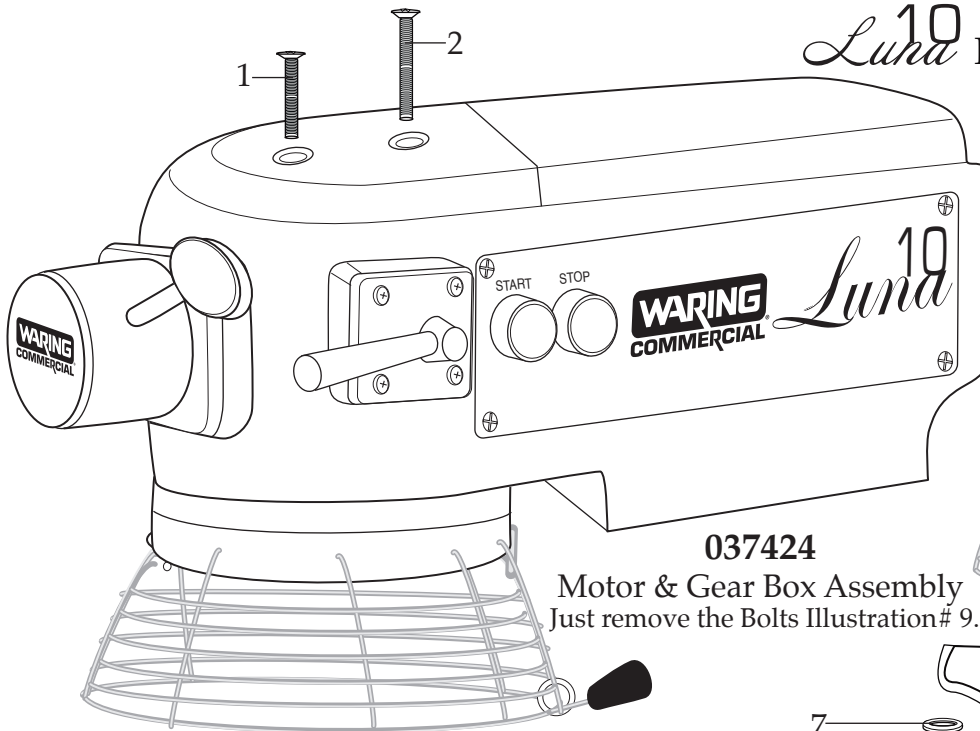

## Luna<sup>10</sup> Planetary Stand Mixer 10 Qt. WSM10L

**037424**

Motor & Gear Box Assembly  
Just remove the Bolts Illustration# 9.

**037425**

Column & Base Assembly  
Everything after Motor & Gear Box is removed.

## Unit Components WSM10L

<b>Illustration#</b>	<b>Part#</b>	<b>Description</b>
1	037379	Screw /top front plate
2	037380	Screw /top front plate
3	037381	Top Bowl Guard
4	037382	Top Bowl Guard Screw (2 required)
5	037383	Bottom Bowl Guard
6	037384	Bottom/Bowl Guard Screw (2 required)
7	037390	Washer (4 required)
8	037389	Spring Washer (4 required)
9	037388	Bolt (4 required)
10	037392	Cradle Plate (2 required one for each side)
11	037391	Hex Head Bolt with Spring Washer & Washer (6 required)
12	037397	10 Quart Bowl
13	037396	Whisk (WSM10LW)
14	037395	Mixing Paddle (WSM10LMP)
15	037394	Dough Hook (WSM10LDH)
16	037393	Foot (4 required)
17	037398	Name Plate
18	037411	Screw (4 required)
19	037401	Attachment Hub Cover
20	037402	Attachment Hub Screw
21	037399	Start Switch (green)
22	037400	Stop Switch (red)
23	037403	Silver Back Plate
24	037412	Screw (6 required)
25	037420	Guard Interlock Leads
26	037417	Guard Interlock
27	037419	Screw (2 required)
28	037418	Guard Interlock Spacer
29	037409	6.25" Black Lead
30	037405	Cord
31	037407	Screw

Illustration#	Part#	Description
32	037406	Cord Clamp
33	037408	Hex Nut
34	037413	Cradle Interlock
35	037416	Washer (2 required)
36	037415	Screw (2 required)
37	037414	Cradle Interlock Leads
38	037404	Reset Switch
39	037422	Run Capacitor with Leads
40	037423	Start Capacitor with Leads
41	037421	Relay
42	013731	Wire Ties (5 required)
43	037410	2.75" Black Lead
44	037387	Screw (2 required one for each side)
45	037386	Spring (2 required one for each side)
46	037385	Bowl Bracket (2 required one for each side)