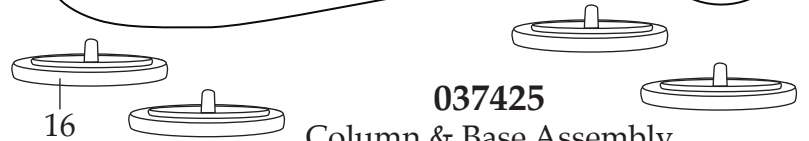

## Luna<sup>10</sup> Planetary Stand Mixer 10 Qt. WSM10L

**037424**

Motor & Gear Box Assembly  
Just remove the Bolts Illustration# 9.

**037425**

Column & Base Assembly  
Everything after Motor & Gear Box is removed.

## Unit Components WSM10L

<b>Illustration#</b>	<b>Part#</b>	<b>Description</b>
1	037379	Screw /top front plate
2	037380	Screw /top front plate
3	037381	Top Bowl Guard
4	037382	Top Bowl Guard Screw (2 required)
5	037383	Bottom Bowl Guard
6	037384	Bottom/Bowl Guard Screw (2 required)
7	037390	Washer (4 required)
8	037389	Spring Washer (4 required)
9	037388	Bolt (4 required)
10	037392	Cradle Plate (2 required one for each side)
11	037391	Hex Head Bolt with Spring Washer & Washer (6 required)
12	037397	10 Quart Bowl
13	037396	Whisk (WSM10LW)
14	037395	Mixing Paddle (WSM10LMP)
15	037394	Dough Hook (WSM10LDH)
16	037393	Foot (4 required)
17	037398	Name Plate
18	037411	Screw (4 required)
19	037401	Attachment Hub Cover
20	037402	Attachment Hub Screw
21	037399	Start Switch (green)
22	037400	Stop Switch (red)
23	037403	Silver Back Plate
24	037412	Screw (6 required)
25	037420	Guard Interlock Leads
26	037417	Guard Interlock
27	037419	Screw (2 required)
28	037418	Guard Interlock Spacer
29	037409	6.25" Black Lead
30	037405	Cord
31	037407	Screw