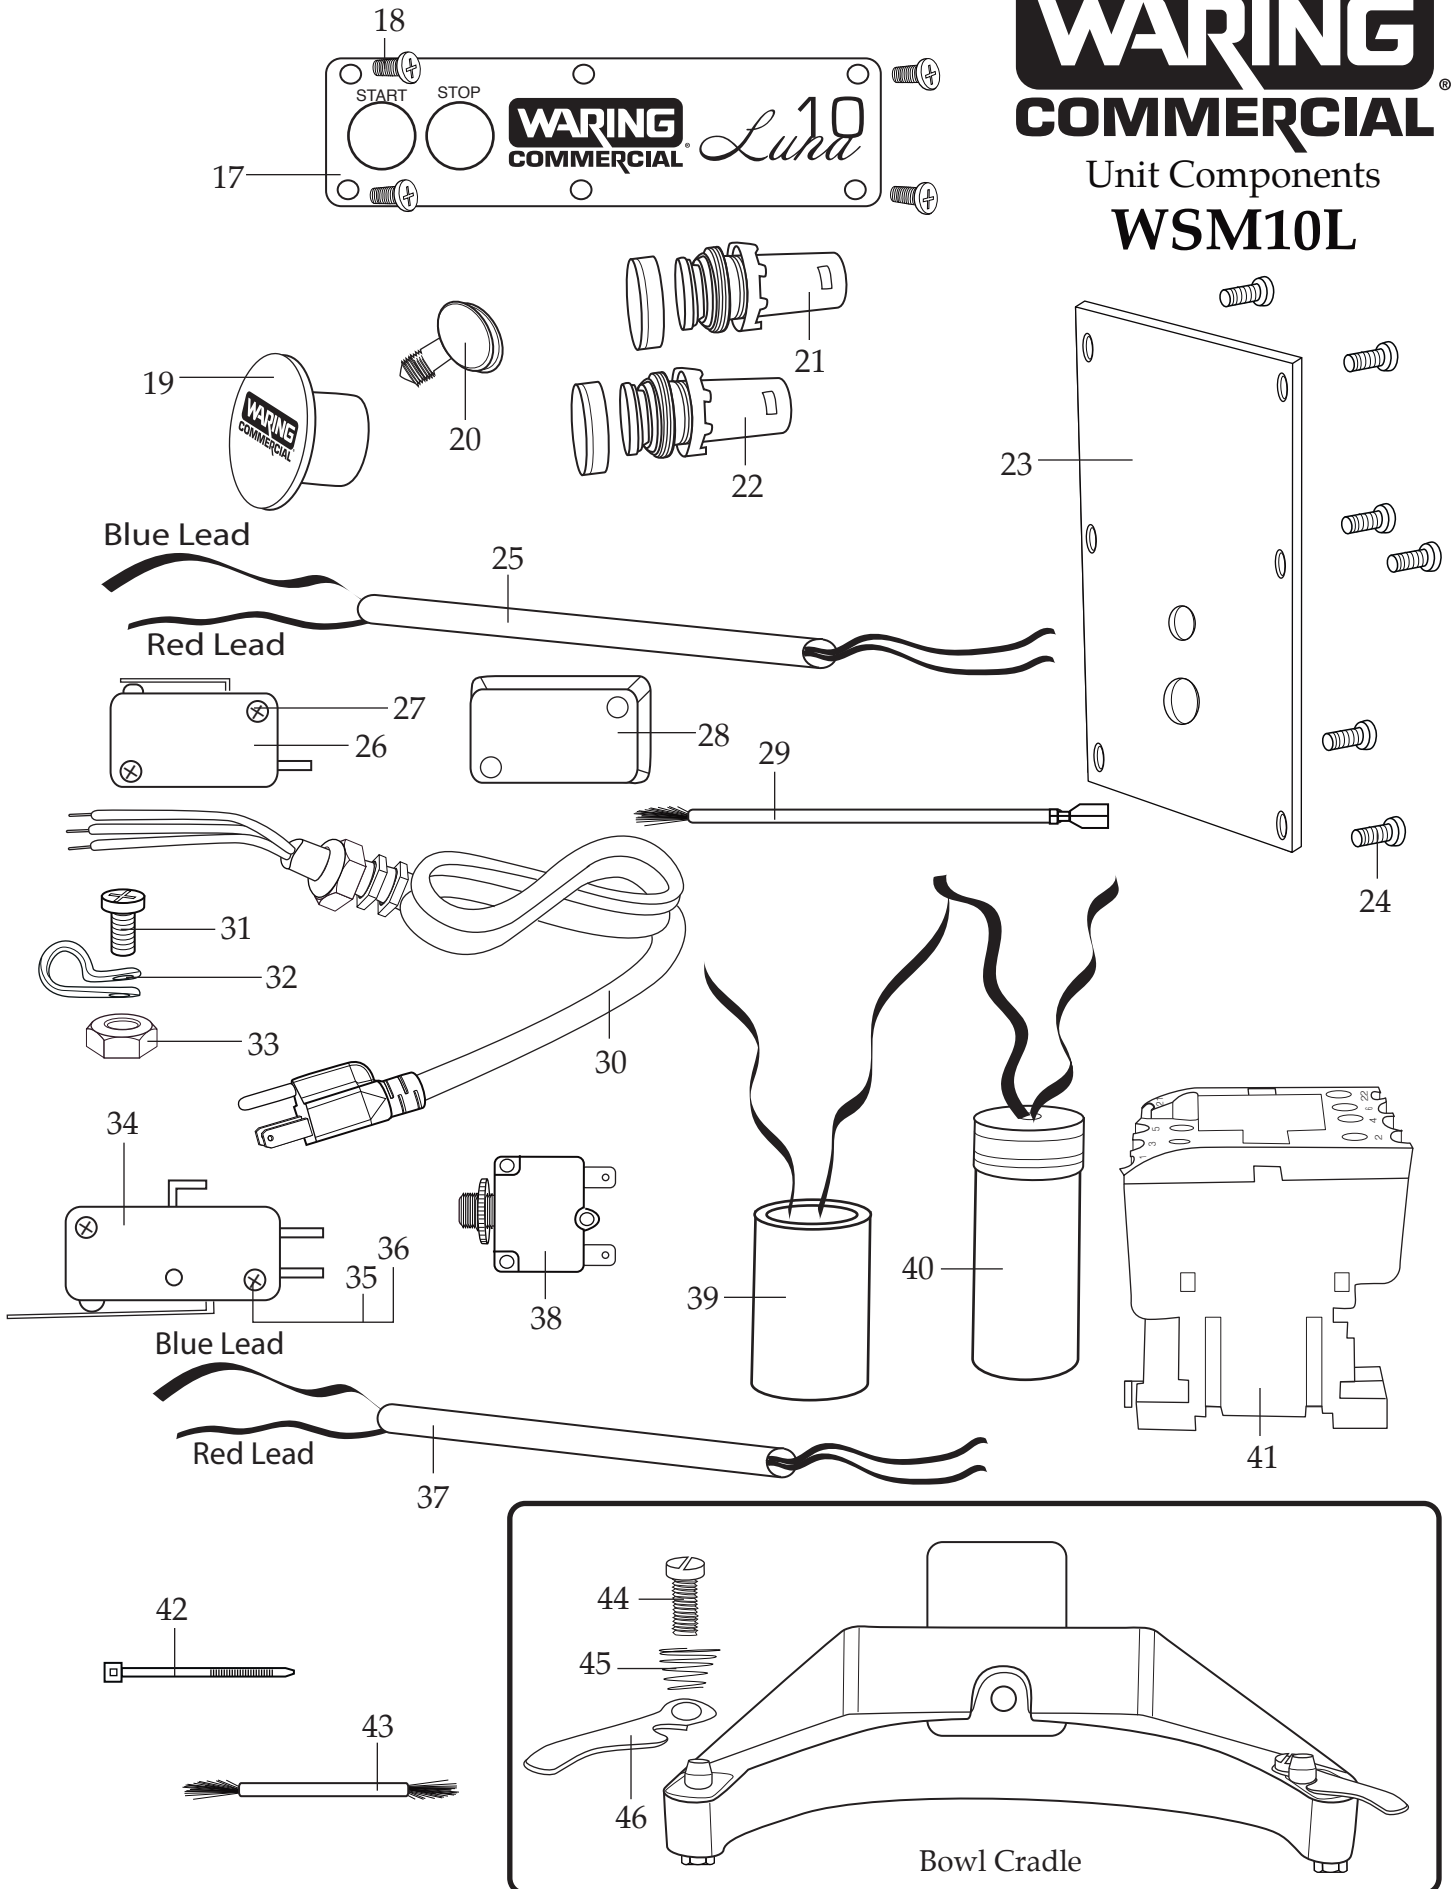

## Luna<sup>10</sup> Planetary Stand Mixer 10 Qt. WSM10L

**037424**

Motor & Gear Box Assembly  
Just remove the Bolts Illustration# 9.

**037425**

Column & Base Assembly  
Everything after Motor & Gear Box is removed.

## Unit Components WSM10L

<b>Illustration#</b>	<b>Part#</b>	<b>Description</b>
1	037379	Screw /top front plate
2	037380	Screw /top front plate
3	037381	Top Bowl Guard
4	037382	Top Bowl Guard Screw (2 required)
5	037383	Bottom Bowl Guard
6	037384	Bottom/Bowl Guard Screw (2 required)
7	037390	Washer (4 required)
8	037389	Spring Washer (4 required)
9	037388	Bolt (4 required)
10	037392	Cradle Plate (2 required one for each side)
11	037391	Hex Head Bolt with Spring Washer & Washer (6 required)
12	037397	10 Quart Bowl
13	037396	Whisk (WSM10LW)
14	037395	Mixing Paddle (WSM10LMP)
15	037394	Dough Hook (WSM10LDH)
16	037393	Foot (4 required)
17	037398	Name Plate
18	037411	Screw (4 required)
19	037401	Attachment Hub Cover
20	037402	Attachment Hub Screw
21	037399	Start Switch (green)
22	037400	Stop Switch (red)
23	037403	Silver Back Plate
24	037412	Screw (6 required)
25	037420	Guard Interlock Leads
26	037417	Guard Interlock
27	037419	Screw (2 required)
28	037418	Guard Interlock Spacer
29	037409	6.25" Black Lead
30	037405	Cord
31	037407	Screw

Illustration#	Part#	Description
32	037406	Cord Clamp
33	037408	Hex Nut
34	037413	Cradle Interlock
35	037416	Washer (2 required)
36	037415	Screw (2 required)
37	037414	Cradle Interlock Leads
38	037404	Reset Switch
39	037422	Run Capacitor with Leads
40	037423	Start Capacitor with Leads
41	037421	Relay
42	013731	Wire Ties (5 required)
43	037410	2.75" Black Lead
44	037387	Screw (2 required one for each side)
45	037386	Spring (2 required one for each side)
46	037385	Bowl Bracket (2 required one for each side)