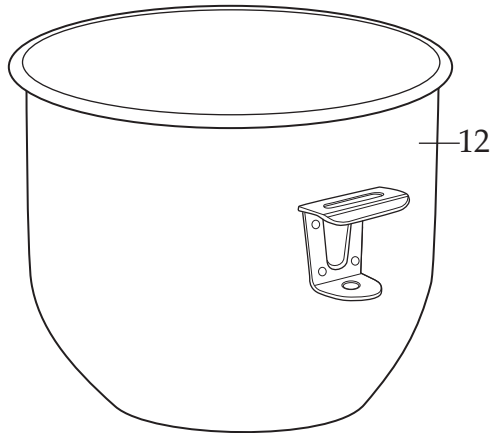

## Luna<sup>10</sup> Planetary Stand Mixer 10 Qt. WSM10L

**037424**

Motor & Gear Box Assembly  
Just remove the Bolts Illustration# 9.

**037425**

Column & Base Assembly  
Everything after Motor & Gear Box is removed.

## Unit Components WSM10L

<b>Illustration#</b>	<b>Part#</b>	<b>Description</b>
1	037379	Screw /top front plate
2	037380	Screw /top front plate
3	037381	Top Bowl Guard
4	037382	Top Bowl Guard Screw (2 required)
5	037383	Bottom Bowl Guard
6	037384	Bottom/Bowl Guard Screw (2 required)
7	037390	Washer (4 required)
8	037389	Spring Washer (4 required)
9	037388	Bolt (4 required)
10	037392	Cradle Plate (2 required one for each side)
11	037391	Hex Head Bolt with Spring Washer & Washer (6 required)
12	037397	10 Quart Bowl
13	037396	Whisk (WSM10LW)
14	037395	Mixing Paddle (WSM10LMP)
15	037394	Dough Hook (WSM10LDH)
16	037393	Foot (4 required)
17	037398	Name Plate
18	037411	Screw (4 required)
19	037401	Attachment Hub Cover
20	037402	Attachment Hub Screw
21	037399	Start Switch (green)
22	037400	Stop Switch (red)
23	037403	Silver Back Plate
24	037412	Screw (6 required)
25	037420	Guard Interlock Leads
26	037417	Guard Interlock
27	037419	Screw (2 required)
28	037418	Guard Interlock Spacer
29	037409	6.25" Black Lead
30	037405	Cord
31	037407	Screw

Illustration#	Part#	Description
32	037406	Cord Clamp
33	037408	Hex Nut
34	037413	Cradle Interlock
35	037416	Washer (2 required)
36	037415	Screw (2 required)
37	037414	Cradle Interlock Leads
38	037404	Reset Switch
39	037422	Run Capacitor with Leads
40	037423	Start Capacitor with Leads
41	037421	Relay
42	013731	Wire Ties (5 required)
43	037410	2.75" Black Lead
44	037387	Screw (2 required one for each side)
45	037386	Spring (2 required one for each side)
46	037385	Bowl Bracket (2 required one for each side)