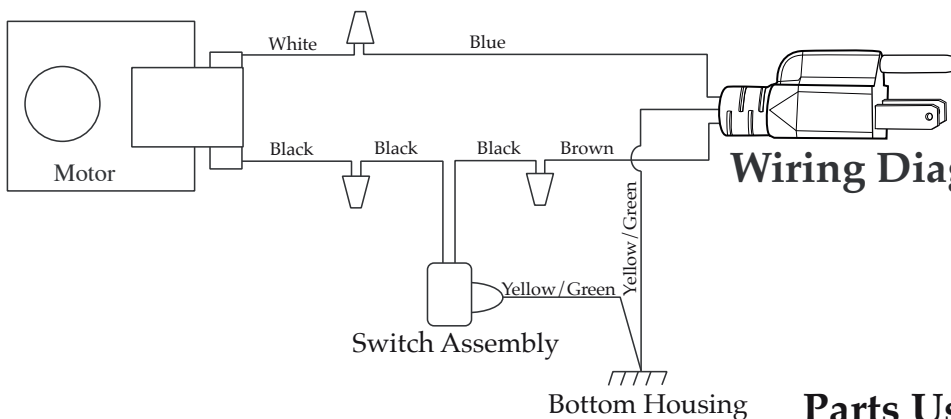

Parts No Longer Used

(last used on 4/25/2008)

002436 - Ground Screw

003533 - Ground Washer

Wiring Diagram

(BJ120C & BJ120CRD units after 4/25/2008)

← Date Code Location
 YY|MM|DD
 year|year|month|month|day|day