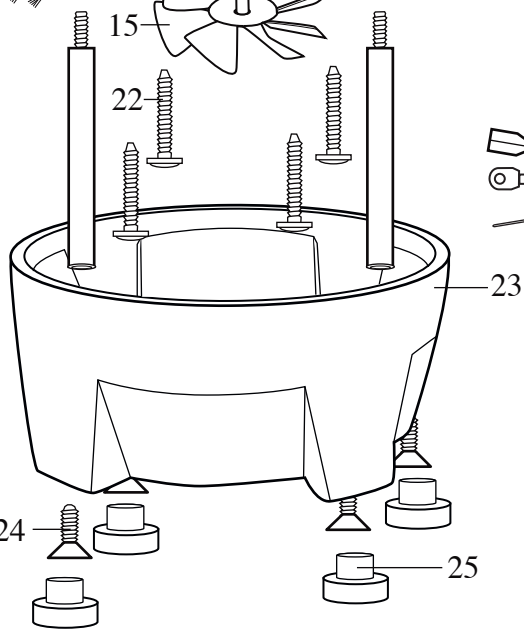

WARING COMMERCIAL®

Bar Juicer

BJ120C

BJ120CRD

Restaurant Depot

Marked for Deletion

BJ120 (before 4/17/2000)

BJX120 (on 6/26/2010)
CSA - Canada

BJ120

BJX120

*Marked for Deletion***Model**

31JC25

31JC25 C

31JC29

Illustration #	Part #	Description
1	014392 014392-N	Reamer (<i>changed after 6/14/2019</i>) Lexan Reamer (<i>changed after 11/18/2014</i>)
2	016992 016992-N	Juice Bowl (<i>changed after 5/17/2019</i>) Lexan Juice Bowl (<i>changed after 11/18/2014</i>)
3	014083	Container
4	016998	White Hole Plug (4 required)
5	016999	Top Housing
6	003550	Switch
7	014603	Locking Ring
8	016236	Hex Nut
9	503195 501658	10" Green-Yellow Lead Assembly (<i>on units after 4/25/2008</i>) 10" Green-Yellow Lead Assembly
10	500461	Gear Assembly
11	016982	Washer (1 required <i>on units after 10/23/2008</i>) (2 required)
12	012731	Gear Shaft
13	016996	Gear
14	024260 502567	Motor (<i>on units after 10/13/2000</i>) Motor with Gears
15	012713	Fan
16	016988	Rod Coupling (4 required)
17	009051	Wire Nut (3 required)
18	012409	Crimp Connector (1 required <i>on units after 4/25/2008</i>) (3 required BJX120)
19	013731	Cable Tie (<i>on units after 5/2/2008</i>)
20	029309 003565 500830	Cord Set (<i>on units after 5/2/2008</i>) Cord Set (<i>on units after 8/26/2002</i>) Cord Set
21	012920 007556	Strain Relief (<i>on units after 5/2/2008</i>) Strain Relief
22	002917	Screw (4 required)
23	028591-X 014012 017318 501703	Bottom Housing (<i>on units after 5/2/2008</i>) Bottom Housing Bottom Housing ONLY (ALL BJX120 OBSOLETE) Bottom Housing with Screen (ALL BJX120 OBSOLETE)

Parts No Longer Used

(last used on 4/25/2008)

002436 - Ground Screw

003533 - Ground Washer

Wiring Diagram

(BJ120C & BJ120CRD units after 4/25/2008)

← Date Code Location
 YY|MM|DD
 year|year|month|month|day|day