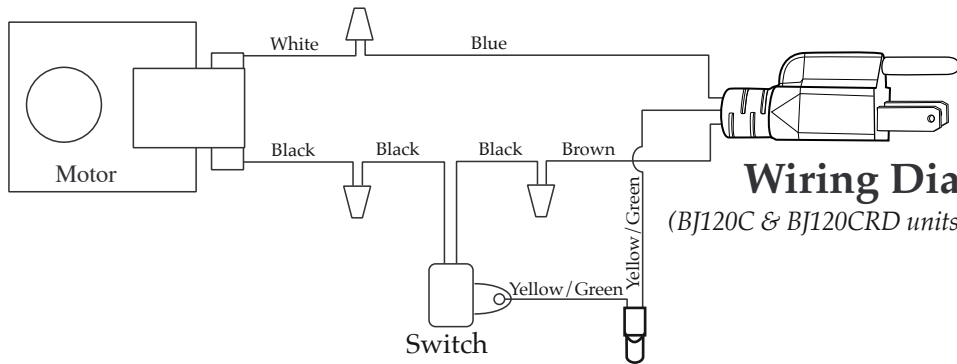

Catalog

BJ120C

BJ150CRD (on units after 7/5/2007) (on units after 10/11/1989)

BJ120

BJX120

Marked for Deletion

Model

31JC25

31JC25 C

31JC29

Waring Factory Service Center
314 Ella T. Grasso Ave.
Torrington, CT 06790
Tele. 1-800-269-6640

Fax 860-496-9017
www.waringcommercialproducts.com

Illustration#	Part#	Description
24	016991	Screw (4 required)
25	004090	Foot (4 required)

Parts No Longer Used

(last used on 4/25/2008)

002436 - Ground Screw

003533 - Ground Washer

Wiring Diagram

(BJ120C & BJ120CRD units after 4/25/2008)

← Date Code Location
YY|MM|DD
year|year|month|month|day|day