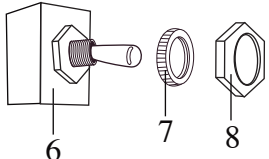

WARING COMMERCIAL®

Bar Juicer

BJ120C

BJ120CRD

Restaurant Depot

Marked for Deletion

BJ120 (before 4/17/2000)

BJX120 (on 6/26/2010)
CSA - Canada