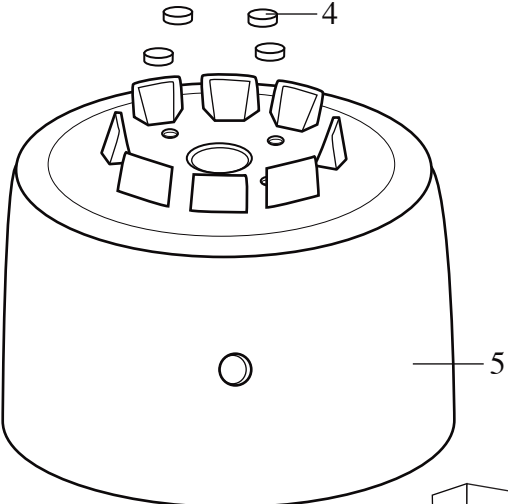

WARING COMMERCIAL®

Bar Juicer

BJ120C

BJ120CRD

Restaurant Depot

Marked for Deletion

BJ120 (before 4/17/2000)

BJX120 (on 6/26/2010)
CSA - Canada

BJ120

BJX120

*Marked for Deletion***Model**

31JC25

31JC25 C

31JC29

Illustration #	Part #	Description
1	014392 014392-N	Reamer (<i>changed after 6/14/2019</i>) Lexan Reamer (<i>changed after 11/18/2014</i>)
2	016992 016992-N	Juice Bowl (<i>changed after 5/17/2019</i>) Lexan Juice Bowl (<i>changed after 11/18/2014</i>)
3	014083	Container
4	016998	White Hole Plug (4 required)
5	016999	Top Housing
6	003550	Switch
7	014603	Locking Ring
8	016236	Hex Nut
9	503195 501658	10" Green-Yellow Lead Assembly (<i>on units after 4/25/2008</i>) 10" Green-Yellow Lead Assembly
10	500461	Gear Assembly
11	016982	Washer (1 required <i>on units after 10/23/2008</i>) (2 required)
12	012731	Gear Shaft
13	016996	Gear
14	024260 502567	Motor (<i>on units after 10/13/2000</i>) Motor with Gears
15	012713	Fan
16	016988	Rod Coupling (4 required)
17	009051	Wire Nut (3 required)
18	012409	Crimp Connector (1 required <i>on units after 4/25/2008</i>) (3 required BJX120)
19	013731	Cable Tie (<i>on units after 5/2/2008</i>)
20	029309 003565 500830	Cord Set (<i>on units after 5/2/2008</i>) Cord Set (<i>on units after 8/26/2002</i>) Cord Set
21	012920 007556	Strain Relief (<i>on units after 5/2/2008</i>) Strain Relief
22	002917	Screw (4 required)
23	028591-X 014012 017318 501703	Bottom Housing (<i>on units after 5/2/2008</i>) Bottom Housing Bottom Housing ONLY (ALL BJX120 OBSOLETE) Bottom Housing with Screen (ALL BJX120 OBSOLETE)