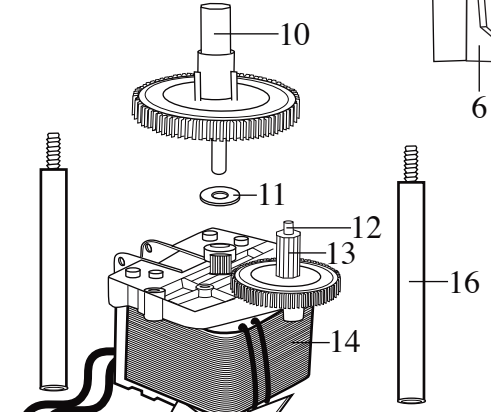

WARING COMMERCIAL®

Bar Juicer

BJ120C

BJ120CRD

Restaurant Depot

Marked for Deletion

BJ120 (before 4/17/2000)

BJX120 (on 6/26/2010)
CSA - Canada