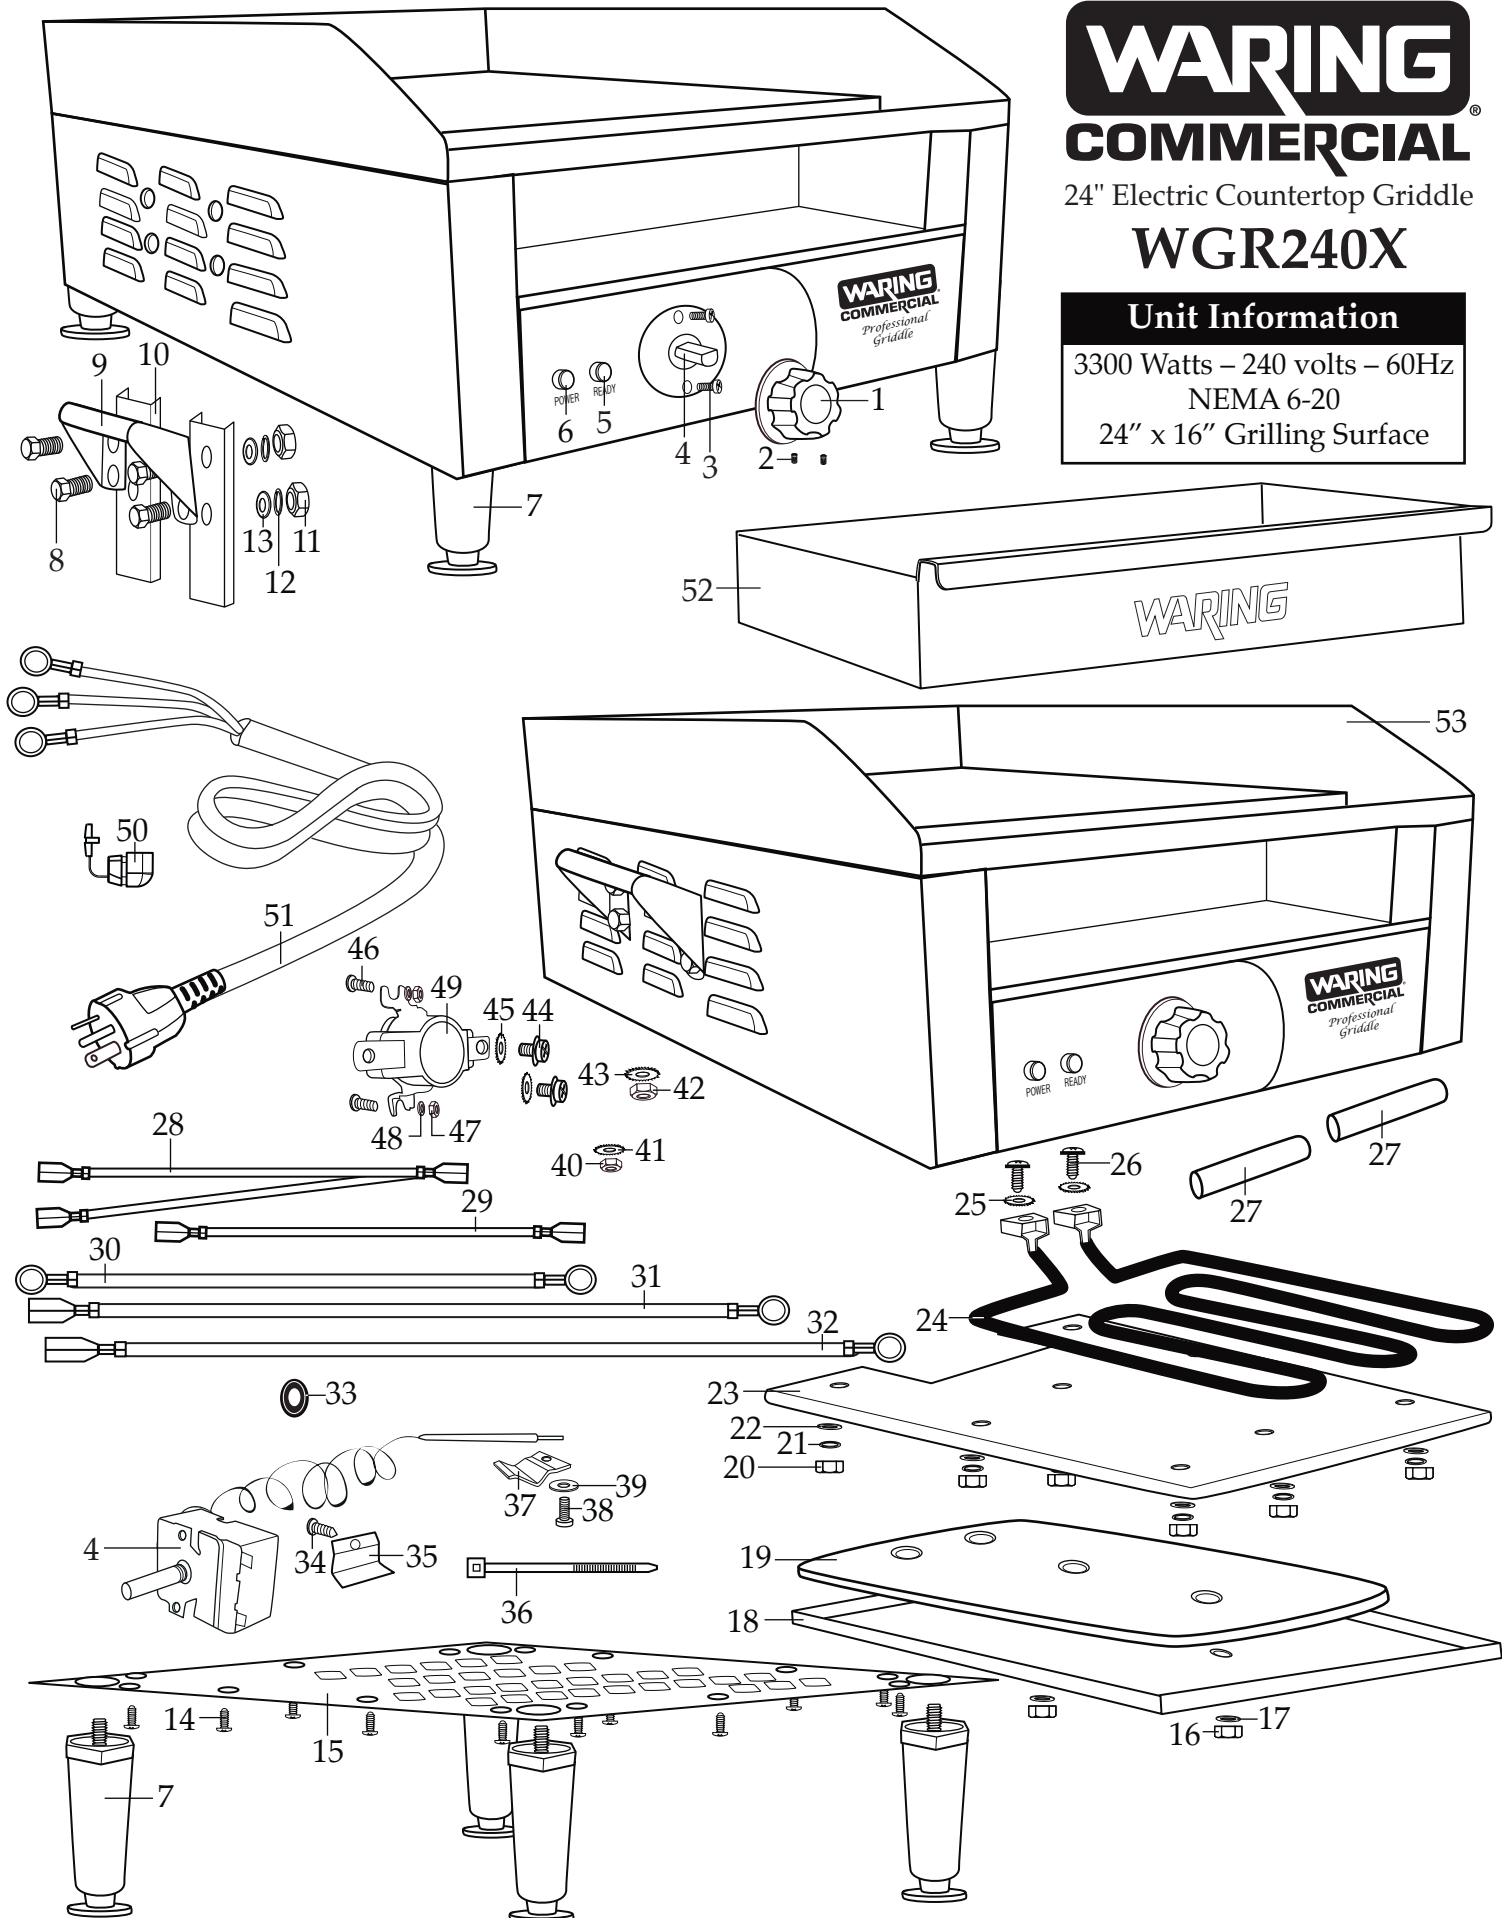

WARING COMMERCIAL

24" Electric Countertop Griddle

WGR240X

Unit Information

3300 Watts – 240 volts – 60Hz
NEMA 6-20
24" x 16" Grilling Surface

Illustration #	Part #	Description
1	028626	Control Knob
2	028627	Set Screw (2 required)
3	032387	Thermostat Screw (2 required)
4	030013	Thermostat
5	030515	Green Ready Light
6	029941	Red Power Light
7	033755	Metal Foot (4 required)
8	030540	Bolt (4 required per handle)
9	030539	Handle (2 required)
10	030541	Bracket (2 required per handle)
11	030544	Nut (4 required per handle)
12	030543	Spring Washer (4 required per handle)
13	030542	Washer (4 required per handle)
14	030006	Screw (14 required)
15	032396	Bottom Plate
16	030522	Insulation Cover Nut (2 required)
17	029963	Insulation Cover Washer (2 required)
18	032401	Insulation Cover
19	032400	Insulation
20	030522	Element Plate Nut (8 required)
21	029963	Element Plate Spring Washer (8 required)
22	029964	Element Plate Washer (8 required)
23	032402	Element Plate
24	032403	Element
25	032388	Lock Washer (2 required for leads to element)
26	029958	Screw (2 required for leads to element)
27	032393	Rubber Sleeve (2 required)
28	032407	Double White Leads (thermostat to ready light) (thermostat to power light)
29	032408	5.5" White Lead (thermostat to ready light)
30	032410	10" Black Lead (element to ceramic seal)
31	032409	21" White Lead (power light to ceramic spacer)