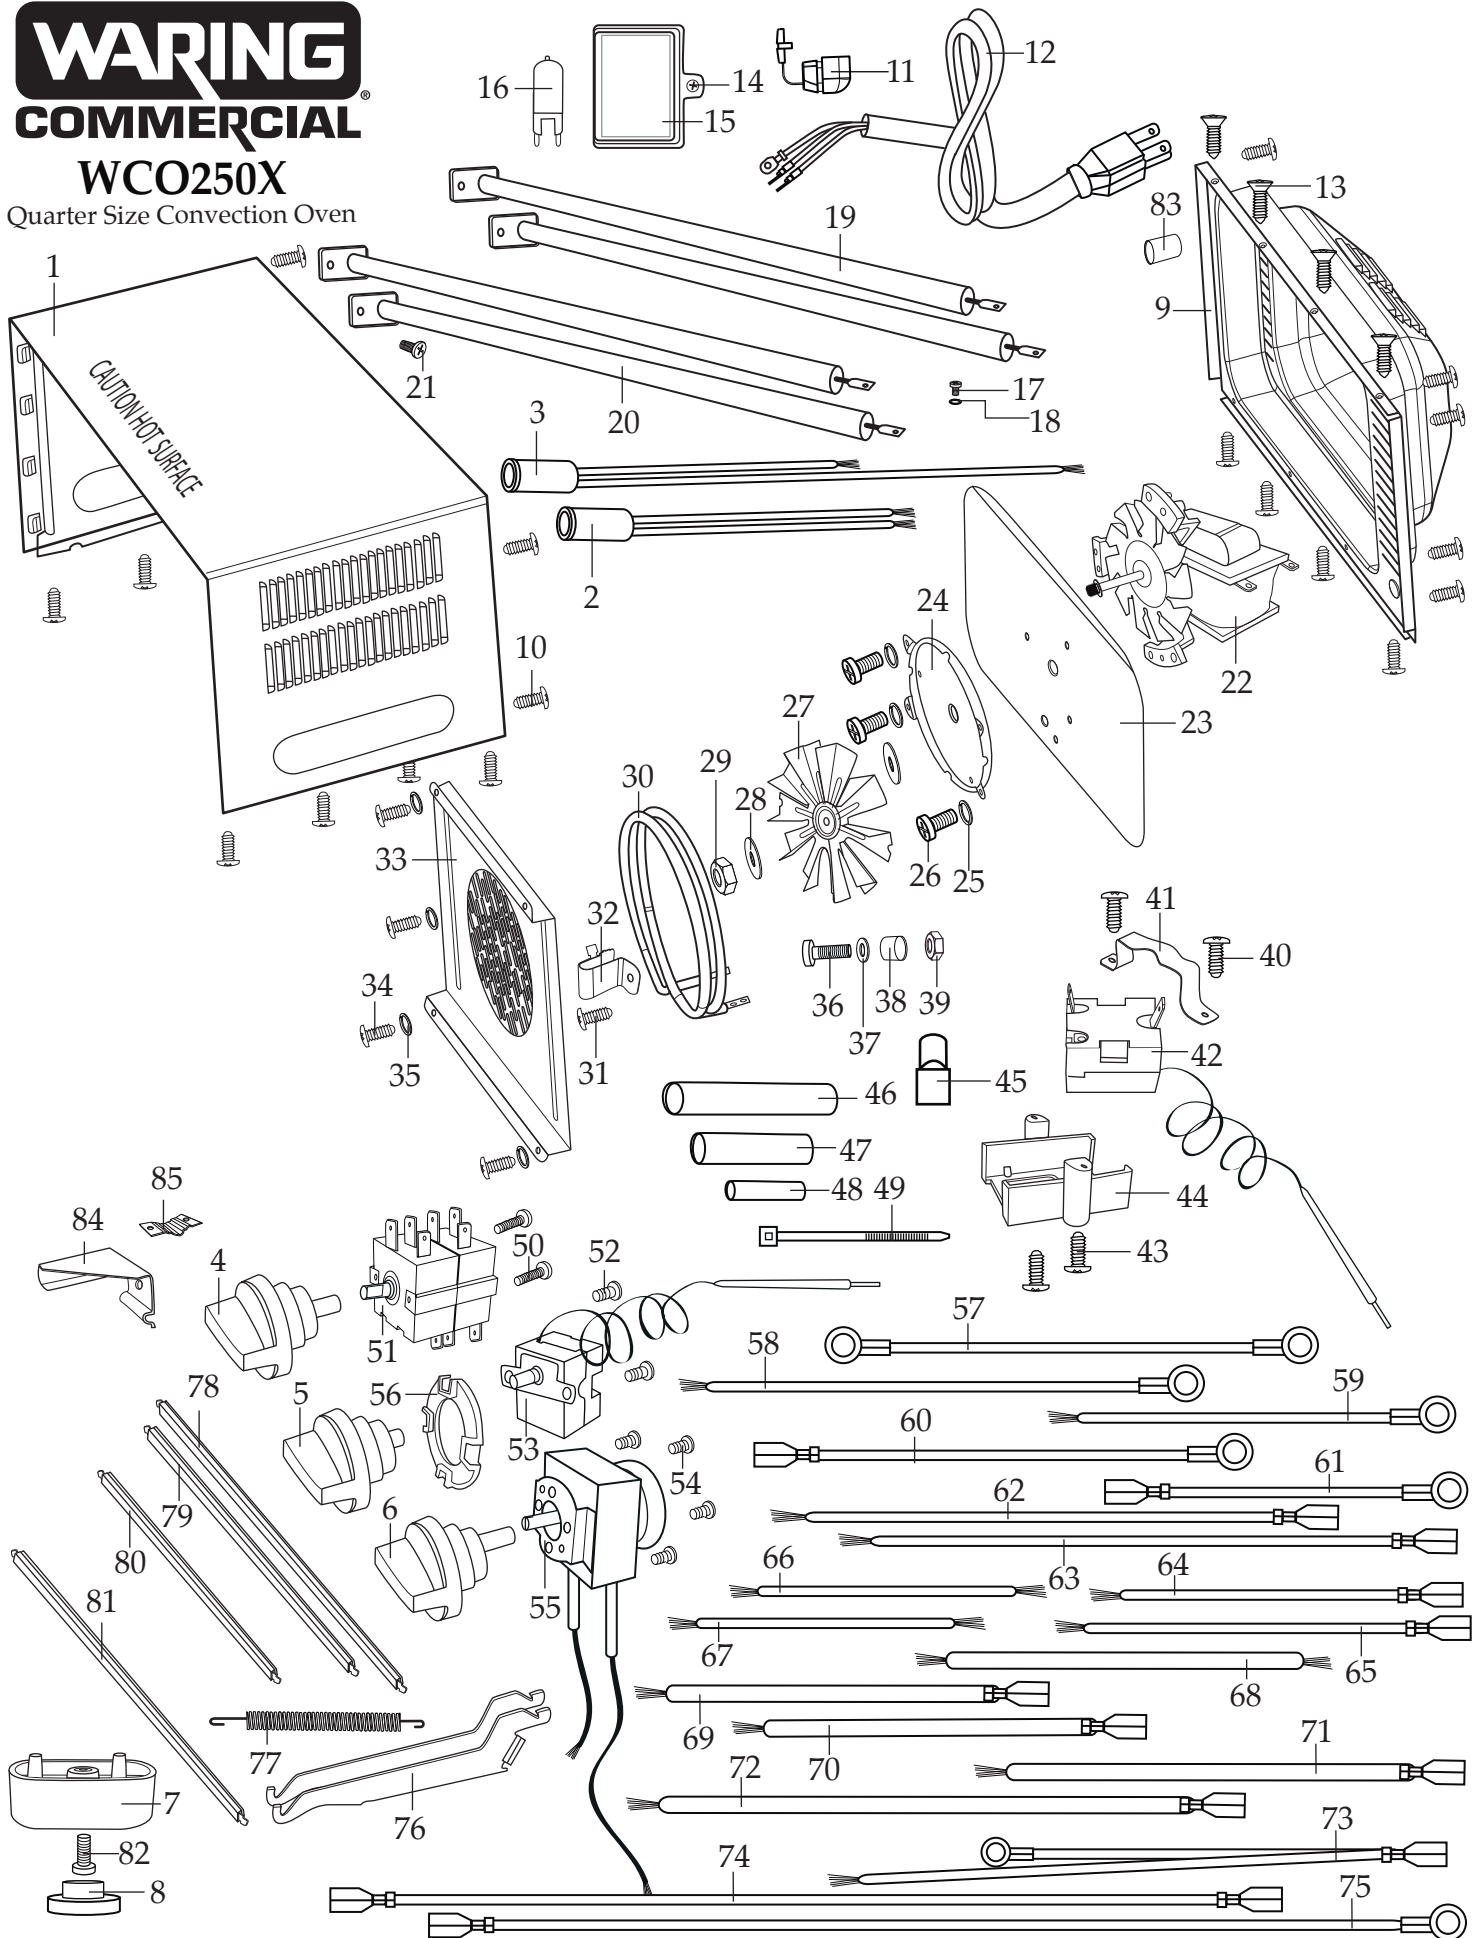

034764
WCO250X Complete Unit
(with tray and wire racks)

WCO250X

Quarter Size Convection Oven

Illustration #	Part #	Description
1	034684	Shell
2	034766	Ready Light (green)
3	034765	Power Light (red)
4	034687	Function Knob
5	034688	Temp Knob
6	034689	Timer Knob
7	034690	Foot Base (4 required)
8	034691	Foot (4 required)
9	034692	Back Cover
10	034693	Screw (16 required)
11	034694	Strain Relief
12	034695	Cord
13	034704	Flat Head Screw (4 required)
14	034696	Light Cover Screw
15	034697	Light Cover
16	034698	Halogen Bulb
17	034699	Screw (leads to elements)
18	034700	Spring Washer (leads to elements)
19	034701	Top Element (2 required <i>have pink ends</i>)
20	034702	Bottom Element (2 required <i>have white ends</i>)
21	034703	Screw (element plate)
22	034706	Motor Assembly
23	034707	Insulated Heat Plate
24	034708	Motor Fan Base
25	034717	Spring Washer (3 required)
26	034705	Screw (3 required)
27	034709	Fan
28	034710	Washer (2 required)
29	034711	Hex Nut
30	034712	Rear Heating Element

Illustration #	Part #	Description
31	034693	Screw
32	034763	Rear Heating Element Bracket (2 required)
33	034713	Motor Fan Screen
34	034714	Screw (4 required)
35	034715	Spring Washer (4 required)
36	034716	Screw
37	024717	Spring Washer
38	034718	Collar
39	034719	Hex Nut
40	034721	ScREW (2 required)
41	034720	Reset Switch Bracket
42	034722	Reset Switch
43	034724	Screw
44	034723	Reset Switch Holder
45	019123	Crimp Connectors (6 required)
46	034725	Large Rubber Sleeve (.375" diameter x 2" length)
47	034726	Medium Rubber Sleeve (.375" diameter x 1.5" length)
48	034727	Small Rubber Sleeve (.25" diameter x 1.25" length)
49	013731	Wire Tie (5 required)
50	034728	Function Switch Screw (2 required)
51	034729	Function Switch
52	034730	Thermostat Screw (2 required)
53	034731	Thermostat
54	034733	Timer Screw (4 required)
55	032941	Timer with Leads
56	034732	Thermostat Gasket
57	034734	9.25" White Lead (2 required)
58	034735	11.75" White Lead (2 required)
59	034736	5.25" White Lead
60	034737	11" Brown Lead