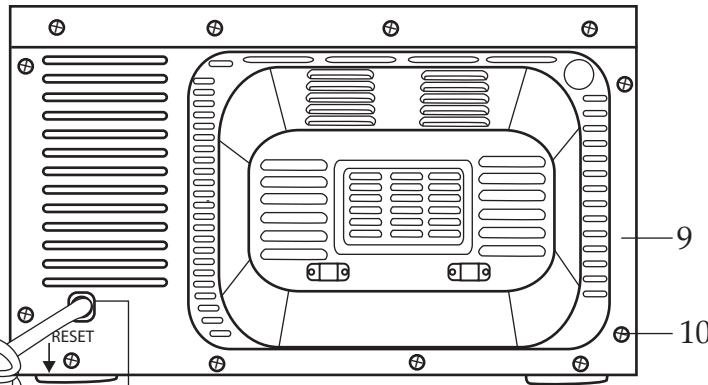

Unit Information

120V – 60Hz – 1700W
.9 Cubic Foot Capacity
Will Accommodate a Quarter Sheet Pan.

WARING COMMERCIAL®

WCO250X Quarter Size Convection Oven

032269
Wire Rack (2 required)

034757
Baking Tray

Back View

034764
WCO250X Complete Unit
(with tray and wire racks)

WCO250X

Quarter Size Convection Oven

Illustration #	Part #	Description
1	034684	Shell
2	034766	Ready Light (green)
3	034765	Power Light (red)
4	034687	Function Knob
5	034688	Temp Knob
6	034689	Timer Knob
7	034690	Foot Base (4 required)
8	034691	Foot (4 required)
9	034692	Back Cover
10	034693	Screw (16 required)
11	034694	Strain Relief
12	034695	Cord
13	034704	Flat Head Screw (4 required)
14	034696	Light Cover Screw
15	034697	Light Cover
16	034698	Halogen Bulb
17	034699	Screw (leads to elements)
18	034700	Spring Washer (leads to elements)
19	034701	Top Element (2 required <i>have pink ends</i>)
20	034702	Bottom Element (2 required <i>have white ends</i>)
21	034703	Screw (element plate)
22	034706	Motor Assembly
23	034707	Insulated Heat Plate
24	034708	Motor Fan Base
25	034717	Spring Washer (3 required)
26	034705	Screw (3 required)
27	034709	Fan
28	034710	Washer (2 required)
29	034711	Hex Nut
30	034712	Rear Heating Element