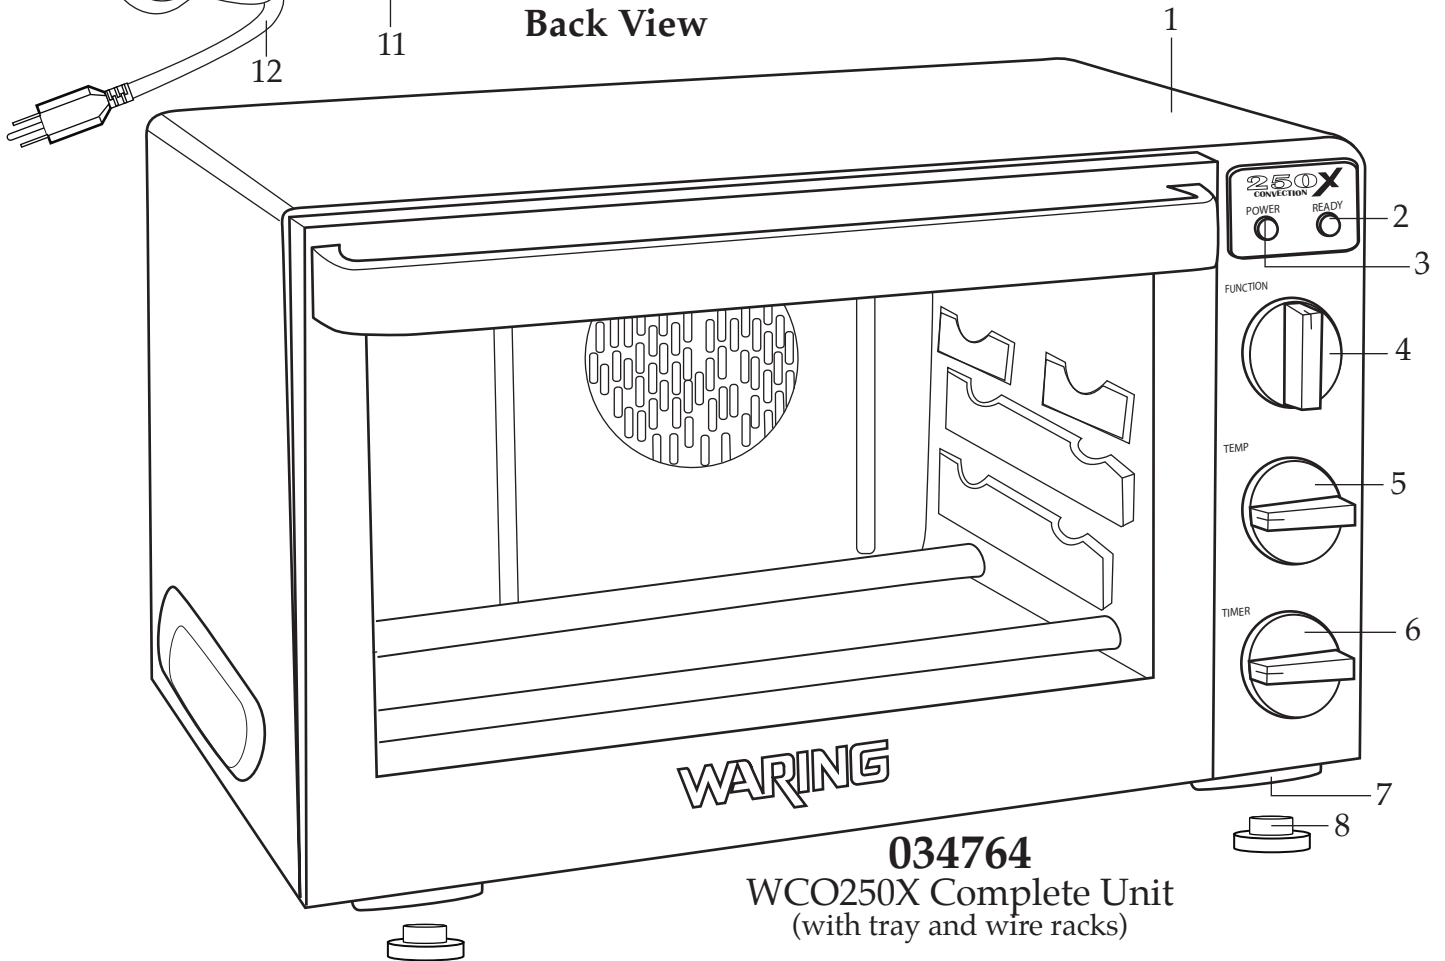

Unit Information

120V – 60Hz – 1700W
.9 Cubic Foot Capacity
Will Accommodate a Quarter Sheet Pan.

WARING COMMERCIAL®

WCO250X Quarter Size Convection Oven

032269
Wire Rack (2 required)

034757
Baking Tray

Back View

034764
WCO250X Complete Unit
(with tray and wire racks)

WCO250X

Quarter Size Convection Oven

Illustration #	Part #	Description
1	034684	Shell
2	034766	Ready Light (green)
3	034765	Power Light (red)
4	034687	Function Knob
5	034688	Temp Knob
6	034689	Timer Knob
7	034690	Foot Base (4 required)
8	034691	Foot (4 required)
9	034692	Back Cover
10	034693	Screw (16 required)
11	034694	Strain Relief
12	034695	Cord
13	034704	Flat Head Screw (4 required)
14	034696	Light Cover Screw
15	034697	Light Cover
16	034698	Halogen Bulb
17	034699	Screw (leads to elements)
18	034700	Spring Washer (leads to elements)
19	034701	Top Element (2 required <i>have pink ends</i>)
20	034702	Bottom Element (2 required <i>have white ends</i>)
21	034703	Screw (element plate)
22	034706	Motor Assembly
23	034707	Insulated Heat Plate
24	034708	Motor Fan Base
25	034717	Spring Washer (3 required)
26	034705	Screw (3 required)
27	034709	Fan
28	034710	Washer (2 required)
29	034711	Hex Nut
30	034712	Rear Heating Element