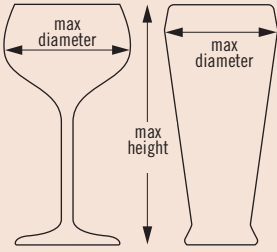

Camrack® Half Size Glass Racks

Half size Camracks are available in 3 compartment sizes and up to 6 different heights.

To find the right Camrack for your glassware, please visit www.cambro.com/mycamracks

Choose the correct Camrack:

1. Measure the **maximum diameter** of the glass (stemware or tumbler) to determine the number of compartments.
2. Measure the **maximum height** of the glass (stemware or tumbler) to the top edge of the rim to determine the compartment height.