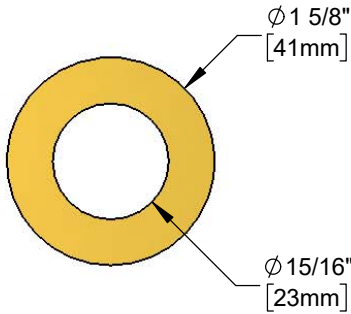

Architect/Engineering Specifications:

1 5/8" brass washer for T&S faucets.

Job Name \_\_\_\_\_  
 Model Specified \_\_\_\_\_ Quantity \_\_\_\_\_  
 Variations Specified \_\_\_\_\_  
 Date \_\_\_\_\_

Features & Benefits: