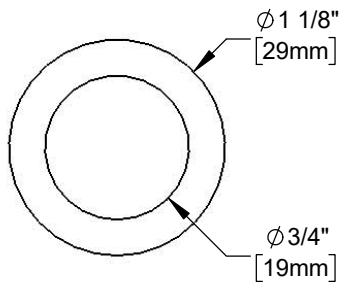

**Architect/Engineering Specifications:**

1 1/8" rubber coupling nut washer for T&S faucets.

Job Name \_\_\_\_\_  
 Model Specified \_\_\_\_\_ Quantity \_\_\_\_\_  
 Variations Specified \_\_\_\_\_  
 Date \_\_\_\_\_

**Features & Benefits:**

- Rubber coupling nut washer for T&S faucets
- Material: Rubber

**Product Compliance:**

- N/A

**Warranty:** One Year (Limited)

**Performance Data:**

- N/A