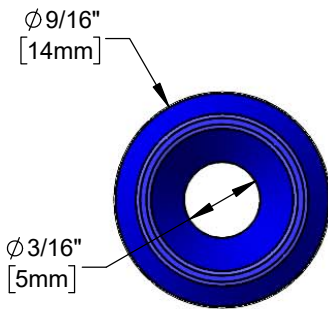

**Architect/Engineering Specifications:**

Blue nylon index button (cold).

Job Name \_\_\_\_\_  
 Model Specified \_\_\_\_\_ Quantity \_\_\_\_\_  
 Variations Specified \_\_\_\_\_  
 Date \_\_\_\_\_

**Features & Benefits:**

- Blue nylon index button (cold)
- Material: Nylon

**Product Compliance:**

- N/A

**Warranty:** One Year (Limited)

**Performance Data:**

- N/A