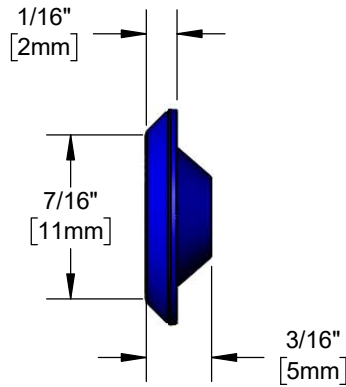

**Architect/Engineering Specifications:**

Blue nylon index button (cold).

Job Name \_\_\_\_\_  
 Model Specified \_\_\_\_\_ Quantity \_\_\_\_\_  
 Variations Specified \_\_\_\_\_  
 Date \_\_\_\_\_

**Features & Benefits:**

- Blue nylon index button (cold)
- Material: Nylon

**Product Compliance:**

- N/A

**Warranty:** One Year (Limited)

**Performance Data:**

- N/A