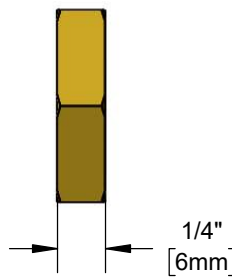

Architect/Engineering Specifications:

1" brass hex locknut with 1/2-14 NPSL female thread.

Job Name _____
 Model Specified _____ Quantity _____
 Variations Specified _____
 Date _____

Features & Benefits:

- Hex locknut
- 1/2-14 NPSL female thread
- Material: Brass

Product Compliance:

- N/A

Warranty: One Year (Limited)

Performance Data:

- N/A