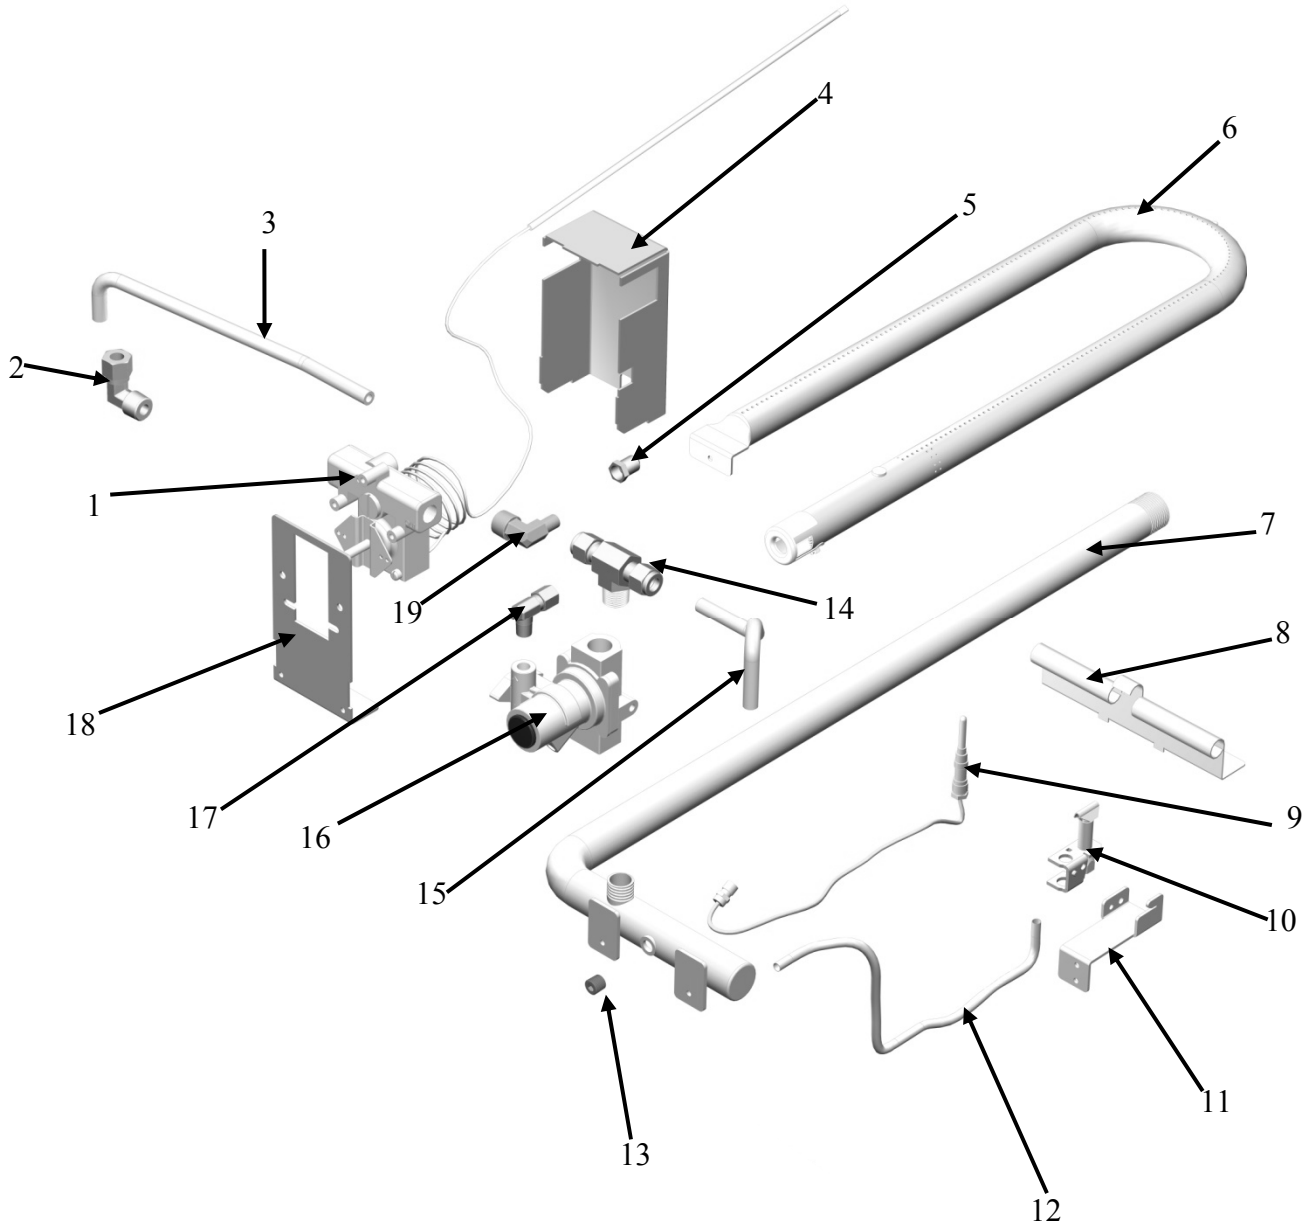

VCRGxx-T / WCRGxx-T Griddle Internal Components

VCRGxx-T / WCRGxx-T Griddle Internal Components

ILLUS.	PART NO	NAME OF PART	24"	36"	48"
1	00-498096-00450	450F TSTAT COMBO VALVE	2.....	3.....	4.....
2	00-722657	3/8MPT X 3/8CC ELBOW	2.....	3.....	4.....
3	00-851614-00002	3/8" x 12" FLEX TUBING.....	1.....	1.....	2.....
4	00-498757	T-STAT HEAT SHIELD.....	2.....	3.....	4.....
5	00-719951-00039	# 39, ORIFICE HOOD (NAT. GAS).....	2.....	3.....	4.....
	00-719951-00053	# 53, ORIFICE HOOD(LP. GAS).....	2.....	3.....	4.....
6	00-498651-0000A	GRIDDLE BURNER.....	2.....	3.....	4.....
7	00-498656-0024A	24" MANIFOLD W/A.....	1.....	N/A.....	N/A.....
	00-498656-0036A	36" MANIFOLD W/A.....	N/A.....	1.....	N/A.....
	00-498656-0048A	48" MANIFOLD W/A.....	N/A.....	N/A.....	1.....
8	00-498779	FLASH TUBE.....	1.....	2.....	2.....
9	00-714268	T46 18" THERMOCOUPLE.....	1.....	2.....	2.....
10	00-714269	PILOT BURNER.....	1.....	2.....	2.....
	00-712363	LP GAS PILOT ORIFICE.....	1.....	2.....	2.....
11	00-498863	PILOT BRACKET.....	1.....	2.....	2.....
12	00-722228	¼"x 12" FLEX TUBING.....	1.....	2.....	2.....
13	00-719363	1/8" NPT COUNTERSINK PLUG.....	1.....	1.....	1.....
14	00-498028	3/8" NPT x 3/8" CC TEE.....	1.....	2.....	2.....
15	00-722425	3/8" x 8" FLEX TUBING.....	1.....	1.....	2.....
16	00-498025	BASO PILOT SAFETY VALVE.....	1.....	2.....	2.....
17	00-404193-00001	1/8" NPT x ¼"CC x 90 DEG VALVE.....	1.....	2.....	2.....
18	00-498654	T-STAT MOUNTING BRACKET.....	2.....	3.....	4.....
19	00-498897	3/8" NPT x 3/8"-27 ORIFICE ELBOW.....	2.....	3.....	4.....
ITEMS NOT SHOWN					
	00-719566	¼" FIBERGLASS SLEEVING (T-STAT WIRE)	2.....	3.....	4.....