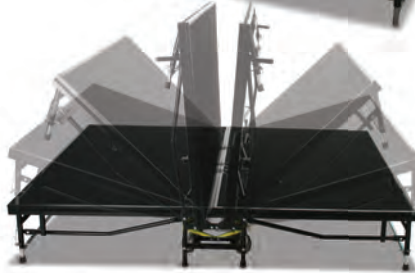

MOBILE STAGES

STAGES

Model 4140

4'x8' dual height stage

16"-24" heights

Carpeted folding deck

Steel frame

Reinforced steel under chassis and legs

Finished in black powder epoxy

	Length	Width	Height
in:	96	48	16
cm:	244	122	41

Model 4141

4'x8' dual height stage

24"-32" heights

Carpeted folding deck

Steel frame

Reinforced steel under chassis and legs

Finished in black powder epoxy

	Length	Width	Height
in:	96	48	24
cm:	244	122	61

Model 4150

6'x8' dual height stage

16"-24" heights

Carpeted folding deck

Steel frame

Reinforced steel under chassis and legs

Finished in black powder epoxy

	Length	Width	Height
in:	96	72	16
cm:	244	183	41

Model 4151

6'x8' dual height stage

24"-32" heights

Carpeted folding deck

Steel frame

Reinforced steel under chassis and legs