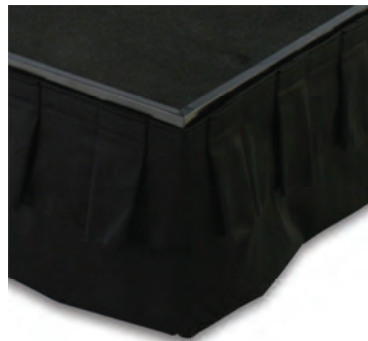

SKIRTING

Model 4162

16"-24" high

Flat panel with box pleat valance

Washable flame retardant fabric

- *Model 4162-4 - 4' length
- *Model 4162-6 - 6' length
- *Model 4162-8 - 8' length

*Skirt color options available, call for more details

Model 4163

24"-32" high

Flat panel with box pleat valance

Washable flame retardant fabric

- *Model 4163-4 - 4' length
- *Model 4163-6 - 6' length
- *Model 4163-8 - 8' length

TRANSPORT CART

Model 4199-6

Our transport/storage cart is a key factor when it comes to fast set-up/break down and compact storage. The ramp sections and guard rails lean neatly against the frame of the cart and are secured by heavy duty poly straps. Call for more information.