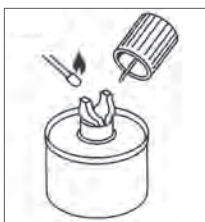

High Heat

- > Short on time? Easy Heat at High Heat gets your chafing pan HOT-FAST!

Low Heat

- > Want to stretch your dollar? Easy Heat 6-3-8 at Low Heat will burn for 8 hours. Recap and reuse for multiple events

Easily adjustable wick settings

- > Cap automatically sets the wick to Standard Heat.

Standard Heat
Wick Setting

High Heat
Wick Setting

Low Heat
Wick Setting

EZ6-3-8/EZ638-6PK

3 Heat Settings

Standard	6 hr
High	3 hr
Low	8 hr