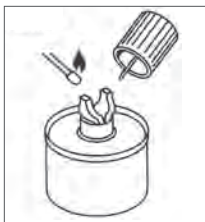

Can Stays Cool

Odorless

Safe Shipping
Safe Storing

One can offers 3 distinct heat settings

Standard Heat

- > Easy Heat at Standard Heat is as hot as Gel fuel
- > One can of EZ 6-3-8 at Standard Heat = 3 cans of Gel Fuel

High Heat

- > Short on time? Easy Heat at High Heat gets your chafing pan HOT-FAST!

Low Heat

- > Want to stretch your dollar? Easy Heat 6-3-8 at Low Heat will burn for 8 hours. Recap and reuse for multiple events

Easily adjustable wick settings

- > Cap automatically sets the wick to Standard Heat.

Standard Heat
Wick Setting

High Heat
Wick Setting

Low Heat
Wick Setting

EZ6-3-8/EZ638-6PK

3 Heat Settings

Standard	6 hr
High	3 hr
Low	8 hr