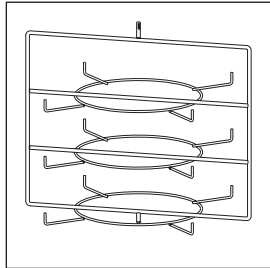

Display Rack Selections

Racks For FDWD Models (Page 2)

4-Tier Circle Rack
FDWD4TCRR
(Max. 15" dia. pans)
(3/4" between tiers)

4-Shelf Multi-Purpose Rack
FDW4SMP (Max. 18" x 13")
(Half-Size Sheet Pans fit
FDWD-2 and -2X models only)
(3/4" between shelves)

3-Tier Pretzel Tree
FDW3TPT
(5/8" between tiers)

Racks For FSD Models (Page 3)

3-Tier Circle Rack
FSD3TCR
(4 7/8" between tiers)

3-Tier Pan Rack
FSD3TPR
(3 1/2" between shelves)

5-Shelf Multi-Purpose Rack
FSD5SMP
(2 1/2" between shelves)

Racks For FSDT Models (Page 3)

4-Tier Circle Rack
FSDT4TCR
(Max. 19" dia. pans)
(4 7/8" between tiers)

5-Tier Circle Rack
FSDT5TCR
(Max. 19" dia. pans)
(3 7/8" between tiers)

4-Tier Pan Rack
FSDT4TPR
(Max. 18" x 13" Half-Size Sheet
Pans) (3 1/2" between tiers)

3-Shelf Angle Rack
FSDT3SAR
(3 1/2" between shelves)

3-Tier Pretzel Tree
FSDT3TPT
(5/8" between tiers)

7-Shelf Multi-Purpose Rack
FSDT7SMP
(Max. 18" x 13" Half-Size Sheet
Pans) (2 1/2" between shelves)

R Removable Shelves