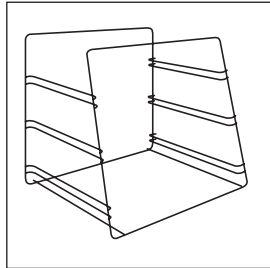

Display Rack Selections

Racks For FDWD Models (Page 2)

4-Tier Circle Rack
FDWD4TCRR
(Max. 15" dia. pans)
(3/4" between tiers)

4-Shelf Multi-Purpose Rack
FDW4SMP (Max. 18" x 13")
(Half-Size Sheet Pans fit
FDWD-2 and -2X models only)
(3/4" between shelves)

3-Tier Pretzel Tree
FDW3TPT
(5/8" between tiers)

Racks For FSD Models (Page 3)

3-Tier Circle Rack
FSD3TCR
(4 7/8" between tiers)

3-Tier Pan Rack
FSD3TPR
(3 1/2" between shelves)

5-Shelf Multi-Purpose Rack
FSD5SMP
(2 1/2" between shelves)

Racks For FSDT Models (Page 3)

4-Tier Circle Rack
FSDT4TCR
(Max. 19" dia. pans)
(4 7/8" between tiers)

5-Tier Circle Rack
FSDT5TCR
(Max. 19" dia. pans)
(3 7/8" between tiers)

4-Tier Pan Rack
FSDT4TPR
(Max. 18" x 13" Half-Size Sheet
Pans) (3 1/2" between tiers)

3-Shelf Angle Rack
FSDT3SAR
(3 1/2" between shelves)

3-Tier Pretzel Tree
FSDT3TPT
(5/8" between tiers)

7-Shelf Multi-Purpose Rack
FSDT7SMP
(Max. 18" x 13" Half-Size Sheet
Pans) (2 1/2" between shelves)

R Removable Shelves