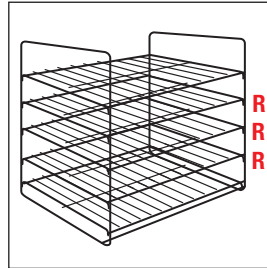

Display Rack Selections

Racks For FDWD Models (Page 2)

4-Tier Circle Rack
FDWD4TCRR
(Max. 15" dia. pans)
(3/4" between tiers)

4-Shelf Multi-Purpose Rack
FDW4SMP (Max. 18" x 13")
(Half-Size Sheet Pans fit
FDWD-2 and -2X models only)
(3/4" between shelves)

3-Tier Pretzel Tree
FDW3TPT
(5/8" between tiers)

Racks For FSD Models (Page 3)

3-Tier Circle Rack
FSD3TCR
(4 7/8" between tiers)

3-Tier Pan Rack
FSD3TPR
(3 1/2" between shelves)

5-Shelf Multi-Purpose Rack
FSD5SMP
(2 1/2" between shelves)

Racks For FSDT Models (Page 3)

4-Tier Circle Rack
FSDT4TCR
(Max. 19" dia. pans)
(4 7/8" between tiers)

5-Tier Circle Rack
FSDT5TCR
(Max. 19" dia. pans)
(3 7/8" between tiers)

4-Tier Pan Rack
FSDT4TPR
(Max. 18" x 13" Half-Size Sheet
Pans) (3 1/2" between tiers)

3-Shelf Angle Rack
FSDT3SAR
(3 1/2" between shelves)

3-Tier Pretzel Tree
FSDT3TPT
(5/8" between tiers)

7-Shelf Multi-Purpose Rack
FSDT7SMP
(Max. 18" x 13" Half-Size Sheet
Pans) (2 1/2" between shelves)

R Removable Shelves