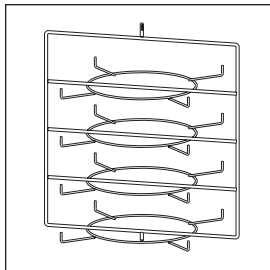

Display Rack Selections

Racks For FDWD Models (Page 2)

4-Tier Circle Rack
FDWD4TCRR
(Max. 15" dia. pans)
(3/4" between tiers)

4-Shelf Multi-Purpose Rack
FDW4SMP (Max. 18" x 13")
(Half-Size Sheet Pans fit
FDWD-2 and -2X models only)
(3/4" between shelves)

3-Tier Pretzel Tree
FDW3TPT
(5/8" between tiers)

Racks For FSD Models (Page 3)

3-Tier Circle Rack
FSD3TCR
(4 7/8" between tiers)

3-Tier Pan Rack
FSD3TPR
(3 1/2" between shelves)

5-Shelf Multi-Purpose Rack
FSD5SMP
(2 1/2" between shelves)

Racks For FSDT Models (Page 3)

4-Tier Circle Rack
FSDT4TCR
(Max. 19" dia. pans)
(4 7/8" between tiers)

5-Tier Circle Rack
FSDT5TCR
(Max. 19" dia. pans)
(3 7/8" between tiers)

4-Tier Pan Rack
FSDT4TPR
(Max. 18" x 13" Half-Size Sheet
Pans) (3 1/2" between tiers)

3-Shelf Angle Rack
FSDT3SAR
(3 1/2" between shelves)

3-Tier Pretzel Tree
FSDT3TPT
(5/8" between tiers)

7-Shelf Multi-Purpose Rack
FSDT7SMP
(Max. 18" x 13" Half-Size Sheet
Pans) (2 1/2" between shelves)

R Removable Shelves