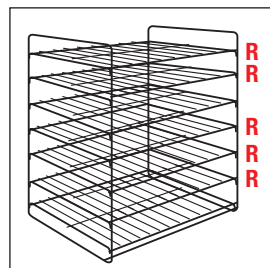

Display Rack Selections

Racks For FDWD Models (Page 2)

4-Tier Circle Rack
FDWD4TCRR
(Max. 15" dia. pans)
(3/4" between tiers)

4-Shelf Multi-Purpose Rack
FDW4SMP (Max. 18" x 13")
(Half-Size Sheet Pans fit
FDWD-2 and -2X models only)
(3/4" between shelves)

3-Tier Pretzel Tree
FDW3TPT
(5/8" between tiers)

Racks For FSD Models (Page 3)

3-Tier Circle Rack
FSD3TCR
(4 7/8" between tiers)

3-Tier Pan Rack
FSD3TPR
(3 1/2" between shelves)

5-Shelf Multi-Purpose Rack
FSD5SMP
(2 1/2" between shelves)

Racks For FSDT Models (Page 3)

4-Tier Circle Rack
FSDT4TCR
(Max. 19" dia. pans)
(4 7/8" between tiers)

5-Tier Circle Rack
FSDT5TCR
(Max. 19" dia. pans)
(3 7/8" between tiers)

4-Tier Pan Rack
FSDT4TPR
(Max. 18" x 13" Half-Size Sheet
Pans) (3 1/2" between tiers)

3-Shelf Angle Rack
FSDT3SAR
(3 1/2" between shelves)

3-Tier Pretzel Tree
FSDT3TPT
(5/8" between tiers)

7-Shelf Multi-Purpose Rack
FSDT7SMP
(Max. 18" x 13" Half-Size Sheet
Pans) (2 1/2" between shelves)

R Removable Shelves