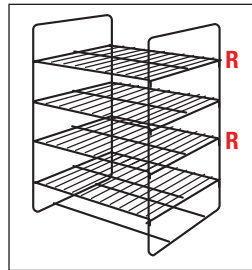

Display Rack Selections

Racks For FDWD Models (Page 2)

4-Tier Circle Rack
FDWD4TCRR
(Max. 15" dia. pans)
(3/4" between tiers)

4-Shelf Multi-Purpose Rack
FDW4SMP (Max. 18" x 13")
(Half-Size Sheet Pans fit
FDWD-2 and -2X models only)
(3/4" between shelves)

3-Tier Pretzel Tree
FDW3TPT
(5/8" between tiers)

Racks For FSD Models (Page 3)

3-Tier Circle Rack
FSD3TCR
(4 7/8" between tiers)

3-Tier Pan Rack
FSD3TPR
(3 1/2" between shelves)

5-Shelf Multi-Purpose Rack
FSD5SMP
(2 1/2" between shelves)

Racks For FSDT Models (Page 3)

4-Tier Circle Rack
FSDT4TCR
(Max. 19" dia. pans)
(4 7/8" between tiers)

5-Tier Circle Rack
FSDT5TCR
(Max. 19" dia. pans)
(3 7/8" between tiers)

4-Tier Pan Rack
FSDT4TPR
(Max. 18" x 13" Half-Size Sheet
Pans) (3 1/2" between tiers)

3-Shelf Angle Rack
FSDT3SAR
(3 1/2" between shelves)

3-Tier Pretzel Tree
FSDT3TPT
(5/8" between tiers)

7-Shelf Multi-Purpose Rack
FSDT7SMP
(Max. 18" x 13" Half-Size Sheet
Pans) (2 1/2" between shelves)

R Removable Shelves