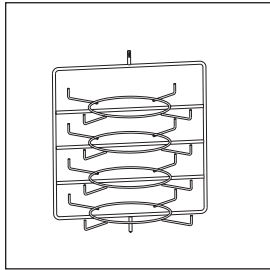

Display Rack Selections

Racks For FDWD Models (Page 2)

4-Tier Circle Rack
FDWD4TCRR
(Max. 15" dia. pans)
(3/4" between tiers)

4-Shelf Multi-Purpose Rack
FDW4SMP (Max. 18" x 13")
(Half-Size Sheet Pans fit
FDWD-2 and -2X models only)
(3/4" between shelves)

3-Tier Pretzel Tree
FDW3TPT
(5/8" between tiers)

Racks For FSD Models (Page 3)

3-Tier Circle Rack
FSD3TCR
(4 7/8" between tiers)

3-Tier Pan Rack
FSD3TPR
(3 1/2" between shelves)

5-Shelf Multi-Purpose Rack
FSD5SMP
(2 1/2" between shelves)

Racks For FSDT Models (Page 3)

4-Tier Circle Rack
FSDT4TCR
(Max. 19" dia. pans)
(4 7/8" between tiers)

5-Tier Circle Rack
FSDT5TCR
(Max. 19" dia. pans)
(3 7/8" between tiers)

4-Tier Pan Rack
FSDT4TPR
(Max. 18" x 13" Half-Size Sheet
Pans) (3 1/2" between tiers)

3-Shelf Angle Rack
FSDT3SAR
(3 1/2" between shelves)

3-Tier Pretzel Tree
FSDT3TPT
(5/8" between tiers)

7-Shelf Multi-Purpose Rack
FSDT7SMP
(Max. 18" x 13" Half-Size Sheet
Pans) (2 1/2" between shelves)

R Removable Shelves