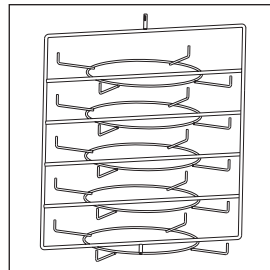

Display Rack Selections

Racks For FDWD Models (Page 2)

4-Tier Circle Rack
FDWD4TCRR
(Max. 15" dia. pans)
(3/4" between tiers)

4-Shelf Multi-Purpose Rack
FDW4SMP (Max. 18" x 13")
(Half-Size Sheet Pans fit
FDWD-2 and -2X models only)
(3/4" between shelves)

3-Tier Pretzel Tree
FDW3TPT
(5/8" between tiers)

Racks For FSD Models (Page 3)

3-Tier Circle Rack
FSD3TCR
(4 7/8" between tiers)

3-Tier Pan Rack
FSD3TPR
(3 1/2" between shelves)

5-Shelf Multi-Purpose Rack
FSD5SMP
(2 1/2" between shelves)

Racks For FSDT Models (Page 3)

4-Tier Circle Rack
FSDT4TCR
(Max. 19" dia. pans)
(4 7/8" between tiers)

5-Tier Circle Rack
FSDT5TCR
(Max. 19" dia. pans)
(3 7/8" between tiers)

4-Tier Pan Rack
FSDT4TPR
(Max. 18" x 13" Half-Size Sheet
Pans) (3 1/2" between tiers)

3-Shelf Angle Rack
FSDT3SAR
(3 1/2" between shelves)

3-Tier Pretzel Tree
FSDT3TPT
(5/8" between tiers)

7-Shelf Multi-Purpose Rack
FSDT7SMP
(Max. 18" x 13" Half-Size Sheet
Pans) (2 1/2" between shelves)

R Removable Shelves