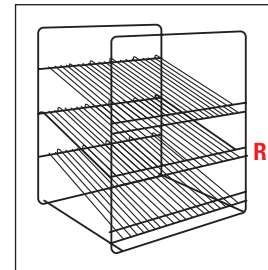

3-Tier Pretzel Tree
FDW3TPT
(5/8" between tiers)

Racks For FSD Models (Page 3)

3-Tier Circle Rack
FSD3TCR
(4 7/8" between tiers)

3-Tier Pan Rack
FSD3TPR
(3 1/2" between shelves)

5-Shelf Multi-Purpose Rack
FSD5SMP
(2 1/2" between shelves)

Racks For FSDT Models (Page 3)

4-Tier Circle Rack
FSDT4TCR
(Max. 19" dia. pans)
(4 7/8" between tiers)

5-Tier Circle Rack
FSDT5TCR
(Max. 19" dia. pans)
(3 7/8" between tiers)

4-Tier Pan Rack
FSDT4TPR
(Max. 18" x 13" Half-Size Sheet
Pans) (3 1/2" between tiers)

3-Shelf Angle Rack
FSDT3SAR
(3 1/2" between shelves)

3-Tier Pretzel Tree
FSDT3TPT
(5/8" between tiers)

7-Shelf Multi-Purpose Rack
FSDT7SMP
(Max. 18" x 13" Half-Size Sheet
Pans) (2 1/2" between shelves)

R Removable Shelves