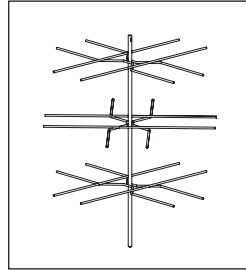

Display Rack Selections

Racks For FDWD Models (Page 2)

4-Tier Circle Rack
FDWD4TCRR
(Max. 15" dia. pans)
(3/4" between tiers)

4-Shelf Multi-Purpose Rack
FDW4SMP (Max. 18" x 13")
(Half-Size Sheet Pans fit
FDWD-2 and -2X models only)
(3/4" between shelves)

3-Tier Pretzel Tree
FDW3TPT
(5/8" between tiers)

Racks For FSD Models (Page 3)

3-Tier Circle Rack
FSD3TCR
(4 7/8" between tiers)

3-Tier Pan Rack
FSD3TPR
(3 1/2" between shelves)

5-Shelf Multi-Purpose Rack
FSD5SMP
(2 1/2" between shelves)

Racks For FSDT Models (Page 3)

4-Tier Circle Rack
FSDT4TCR
(Max. 19" dia. pans)
(4 7/8" between tiers)

5-Tier Circle Rack
FSDT5TCR
(Max. 19" dia. pans)
(3 7/8" between tiers)

4-Tier Pan Rack
FSDT4TPR
(Max. 18" x 13" Half-Size Sheet
Pans) (3 1/2" between tiers)

3-Shelf Angle Rack
FSDT3SAR
(3 1/2" between shelves)

3-Tier Pretzel Tree
FSDT3TPT
(5/8" between tiers)

7-Shelf Multi-Purpose Rack
FSDT7SMP
(Max. 18" x 13" Half-Size Sheet
Pans) (2 1/2" between shelves)

R Removable Shelves