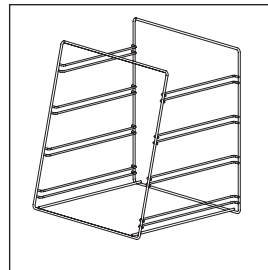

Display Rack Selections

Racks For FDWD Models (Page 2)

4-Tier Circle Rack
FDWD4TCRR
(Max. 15" dia. pans)
(3/4" between tiers)

4-Shelf Multi-Purpose Rack
FDW4SMP (Max. 18" x 13")
(Half-Size Sheet Pans fit
FDWD-2 and -2X models only)
(3/4" between shelves)

3-Tier Pretzel Tree
FDW3TPT
(5/8" between tiers)

Racks For FSD Models (Page 3)

3-Tier Circle Rack
FSD3TCR
(4 7/8" between tiers)

3-Tier Pan Rack
FSD3TPR
(3 1/2" between shelves)

5-Shelf Multi-Purpose Rack
FSD5SMP
(2 1/2" between shelves)

Racks For FSDT Models (Page 3)

4-Tier Circle Rack
FSDT4TCR
(Max. 19" dia. pans)
(4 7/8" between tiers)

5-Tier Circle Rack
FSDT5TCR
(Max. 19" dia. pans)
(3 7/8" between tiers)

4-Tier Pan Rack
FSDT4TPR
(Max. 18" x 13" Half-Size Sheet
Pans) (3 1/2" between tiers)

3-Shelf Angle Rack
FSDT3SAR
(3 1/2" between shelves)

3-Tier Pretzel Tree
FSDT3TPT
(5/8" between tiers)

7-Shelf Multi-Purpose Rack
FSDT7SMP
(Max. 18" x 13" Half-Size Sheet
Pans) (2 1/2" between shelves)

R Removable Shelves