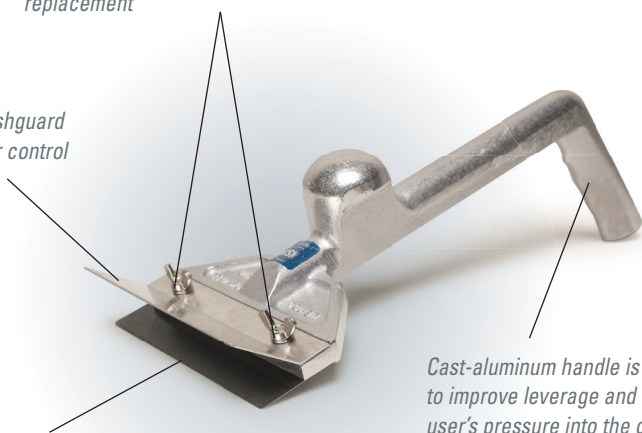

## Take Less Time to Do a Good Job

Nemco has placed more design emphasis on the Easy Grill Scraper handle, to maximize the user's applied pressure for thorough cleaning results without overexertion.

All of the elements—the short handle length, ergonomic pistol-grip and forward-grip “ball”—optimize the user's leverage and direct more pressure where it counts, at the point of attack on the grill surface.

*Nemco reserves the right to make design, specification or model changes without notice.*

*Wing nuts make it easy to remove blade for cleaning or replacement*

*Stainless-steel splashguard keeps residue under control during scraping*

*Cast-aluminum handle is designed to improve leverage and channel the user's pressure into the grill surface. Ergonomically designed for left- or right-handed use*

*Stainless-steel blade holds its edge for long-term performance (Nemco blades fit other grill scrapers too, due to the oval holes)*