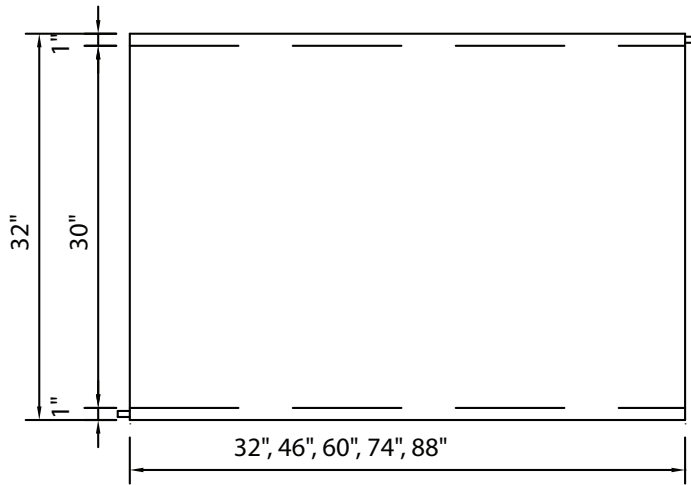

THURMADUKE SERVING SYSTEMS SOLID TOP UNITS

A.I.A. File No. 35-C-13

Catalog No. TSS-SOLID

TOP VIEW