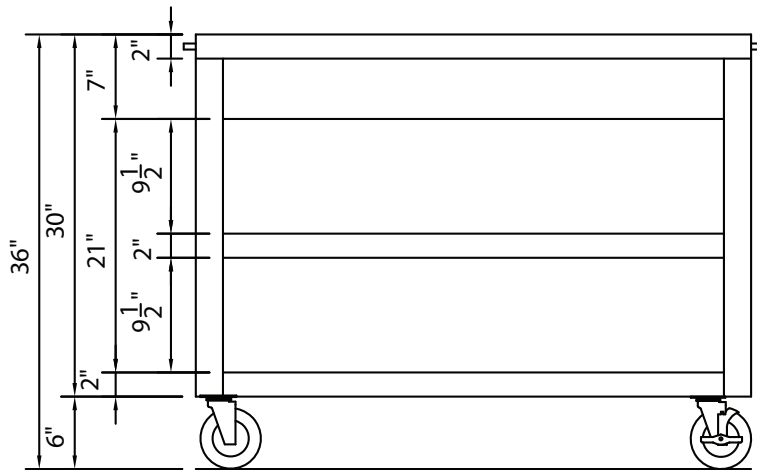

THURMADUKE SERVING SYSTEMS SOLID TOP UNITS

A.I.A. File No. 35-C-13

Catalog No. TSS-SOLID

FRONT VIEW

DIMENSIONS:

Freight Class: 150

Model	Length		Width		Height		Cube ft. crated	Weight	
	in	cm	in	cm	in	cm		lbs	kg
TST-18	18	45.7	32	81.3	36	91.4	22.0	200	90.9
TST-32	32	81.3	32	81.3	36	91.4	34.8	215	97.7
TST-46	46	116.8	32	81.3	36	91.4	47.7	314	142.7
TST-60	60	152.4	32	81.3	36	91.4	60.5	380	172.7
TST-74	74	188.0	32	81.3	36	91.4	73.3	446	202.7
TST-88	88	223.5	32	81.3	36	91.4	86.2	480	218.2

THURMADUKE SERVING SYSTEMS - SOLID TOP UNITS

Duke Manufacturing Co.
2305 N. Broadway
St. Louis, MO 63102

Phone: 314-231-1130
Toll Free: 1-800-735-3853
Fax: 314-231-5074

www.dukemfg.com