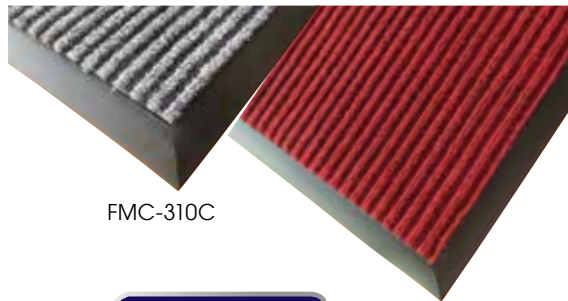

### CARPET ENTRYWAY FLOOR MATS

- ◆ Vinyl backing prevents curling/ripping and stays flat
- ◆ Mats roll easily over the tapered rubber edge

ITEM	DESCRIPTION	COLOR	UOM	CASE
FMC-310C	3' x 10'	Charcoal	Each	1
FMC-310U	3' x 10'	Burgundy	Each	1
FMC-35C	3' x 5'	Charcoal	Each	1
FMC-35U	3' x 5'	Burgundy	Each	1
FMC-46C	4' x 6'	Charcoal	Each	1
FMC-46U	4' x 6'	Burgundy	Each	1

### ENTRYWAY FLOOR MATS

FMC-310C

FMC-310U

Tapered, weighted, durable

### ANTI-FATIGUE RUBBERIZED GEL FOAM FLOOR MAT

- ◆ Ideal for standing-in-place jobs
- ◆ Beveled edges reduce tripping
- ◆ Comfortable and supportive closed-cell foam
- ◆ Grease-resistant and waterproof
- ◆ 1/2" thick

### STRAIGHT EDGE NATURAL RUBBER FLOOR MATS

- ◆ Anti-slip & anti-fatigue top-grade natural rubber
- ◆ Excellent drainage in wet areas
- ◆ All straight-edge mats are grease-resistant - use in grease-prone areas to prevent slipping
- ◆ Trim to customize size for best fit
- ◆ 3/4" thick