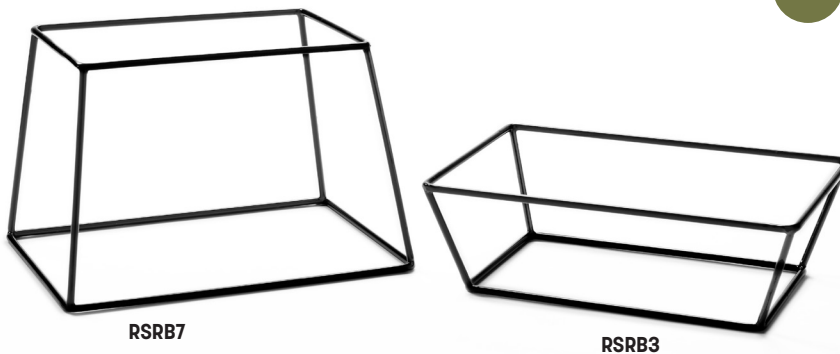

NEW

Black Rubberized Stands NEW 🌱 🏠

Tired of tracking down rubber stoppers to keep your pizza pans in place? These stands ingeniously have the rubber built-in. Plus, each of these contemporary wire-frame designs are reversible.

Round

- RSRB4** Small
7 1/2" Dia. Top x 9 5/8" Bottom Dia. x 4" H
(19.1 x 24.4 x 10.2 cm)
- RSRB** Large
7 1/2" Dia. Top x 9 5/8" Bottom Dia. x 7 3/8" H
(19.1 x 24.4 x 18.7 cm)

Rectangular

- RSRB3** Small
9" L x 6" W Top x 11" L x 8" W Bottom x 3 1/2" H
(22.9 x 15.2 x 27.9 x 20.3 x 8.9 cm)
- RSRB7** Large
9" L x 6" W Top x 11" L x 8" W Bottom x 7" H
(22.9 x 15.2 x 27.9 x 20.3 x 17.8 cm)

Square

- RSSB3** Small
7" Sq. Top x 9" Sq. Bottom x 3 1/2" H
(17.8 x 22.9 x 8.9 cm)
- RSSB7** Large
7" Sq. Top x 9" Sq. Bottom x 7" H
(17.8 x 22.9 x 17.8 cm)

NEW

NEW