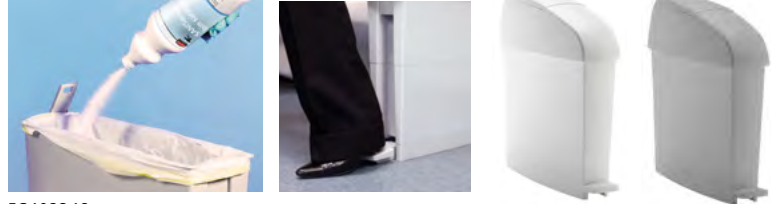

Sanitary Bins

Designed to provide a safe and hygienic way to dispose of sanitary waste.

- Deep chute prevents waste adhesion and promotes better hygiene
- Dry system bins are lined so the interior is never soiled
- Pedal operation limits direct contact
- Smooth contoured shape does not harbor dirt or germs and is easy to clean

SaniSense Bin Deodorizer™ activates when waste is placed in the bin.

FG402348

NO.	DESCRIPTION	U.S. DIMENSIONS	U.S. SHIP WT/CASE	U.S. CASE CUBE	METRIC DIMENSIONS	METRIC SHIP WT/CASE	METRIC CASE CUBE	CASE PACK
FG402338	Sanitary Bin 5 Gallon — White	22.8" l x 6.1" w x 19.3" h	26.4 lb	7.6 ft³	57.9 cm x 15.5 cm x 49 cm	12.0 kg	0.22 m³	4
FG750243	Sanitary Bin 3 Gallon — White	16.5" l x 6.1" w x 19.3" h	5.1 lb	1.3 ft³	41.9 cm x 15.5 cm x 49 cm	2.3 kg	0.04 m³	1
FG750244	Sanitary Bin 3 Gallon — Gray	16.5" l x 6.1" w x 19.3" h	5.1 lb	1.3 ft³	41.9 cm x 15.5 cm x 49 cm	2.3 kg	0.04 m³	1
FG402348	SaniSense Bin Deodorizer™	N/A	29.0 lb	0.9 ft³	N/A	13.2 kg	0.03 m³	12
FG402339	Sanitary Bin 5 Gallon Liners — 15 per roll	N/A	6.8 lb	0.3 ft³	N/A	3.1 kg	0.01 m³	1
FG750443	Sanitary Bin 3 Gallon Liners — 15 per roll	N/A	6.8 lb	0.3 ft³	N/A	3.1 kg	0.01 m³	25

Sanitary Napkin Receptacles

Space-saving and easy to service.

- Tight-fitting lids help contain odors
- Removable rigid liner is easy to clean and maintain
- Durable plastic and metal receptacles

FG614000

Safty-Grip® Bath and Shower Mats

Perfect for shower stall or bathtub.

- Suction-backed to stay firmly in place
- Latex-free construction
- Textured surface prevents slippage
- Shower mat is perforated for improved drainage
- Mildew-resistant