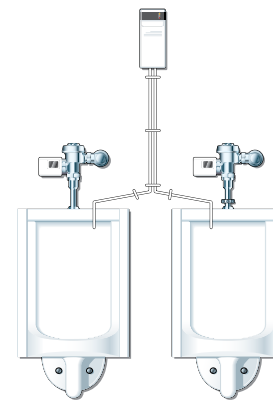

AutoJanitor™

AutoJanitor™ cleans and deodorizes toilets and urinals while providing a clean fresh scent for the restroom.

- Programmable dispenser operates round-the-clock automatically cleaning fixture surfaces, day and night, at 15-, 30-, or 60-day refill cycles
- Concentrated foaming action cleans and reduces bacteria growth everywhere the water goes
- AutoJanitor™ BioFlush® formula is enzyme-based to help prevent scale buildup in drain pipes