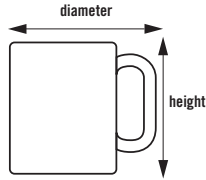

CAMRACK® FULL & HALF SIZE CUP RACKS

Camrack Cup Racks

Tilt feature drains water from mug or cup bases for quick and sanitary drying.

16C414

Full Size

4³/₈" X 4⁵/₁₆"
11,1 x 10,95 cm
COMPARTMENT
DIMENSIONS

16 COMPARTMENT

MAXIMUM HEIGHT	2 ⁵ / ₈ " 2.625" (6,6 cm)	4 ¹ / ₄ " 4.25" (10,7 cm)	5 ⁷ / ₈ " 5.875" (14,9 cm)
CODE	16C258	16C414	16C578
CASE PACK	6	5	4
RACK DIMENSION	19 ³ / ₄ " x 19 ³ / ₄ " x 4" 50 x 50 x 10,1 cm	19 ³ / ₄ " x 19 ³ / ₄ " x 5 ⁷ / ₈ " 50 x 50 x 14,3 cm	19 ³ / ₄ " x 19 ³ / ₄ " x 7 ¹ / ₄ " 50 x 50 x 18,4 cm

4³/₈" X 3⁷/₁₆"
11,1 x 8,73 cm
COMPARTMENT
DIMENSIONS

20 COMPARTMENT

MAXIMUM HEIGHT	2 ⁵ / ₈ " 2.625" (6,6 cm)	4 ¹ / ₄ " 4.25" (10,7 cm)
CODE	20C258	20C414
CASE PACK	6	5
RACK DIMENSION	19 ³ / ₄ " x 19 ³ / ₄ " x 4" 50 x 50 x 10,1 cm	19 ³ / ₄ " x 19 ³ / ₄ " x 5 ⁷ / ₈ " 50 x 50 x 14,3 cm

Half Size

4¹/₈" X 4³/₈"
10,4 x 11,1 cm
COMPARTMENT
DIMENSIONS

8 COMPARTMENT

MAXIMUM HEIGHT	2 ⁵ / ₈ " 2.625" (6,6 cm)	4 ¹ / ₄ " 4.25" (10,7 cm)
CODE	8HC258	8HC414
CASE PACK	6	5
RACK DIMENSION	19 ³ / ₄ " x 9 ⁷ / ₈ " x 4" 50 x 25 x 10,1 cm	19 ³ / ₄ " x 9 ⁷ / ₈ " x 5 ⁷ / ₈ " 50 x 25 x 14,3 cm