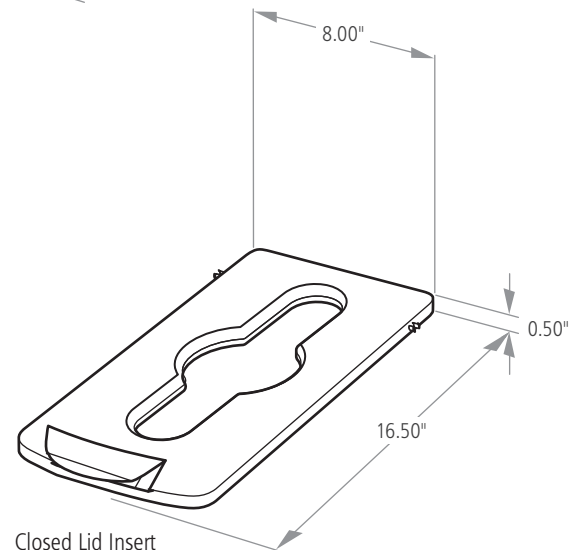

COLORS AVAILABLE

Red, Yellow, Green, Blue, Black, Dark Grey, Brown

Material Composition:

Polypropylene

Compatibility:

- Compatible with Slim Jim[®] Recycling Station Starter Kit and Slim Jim[®] Recycling Station Billboards