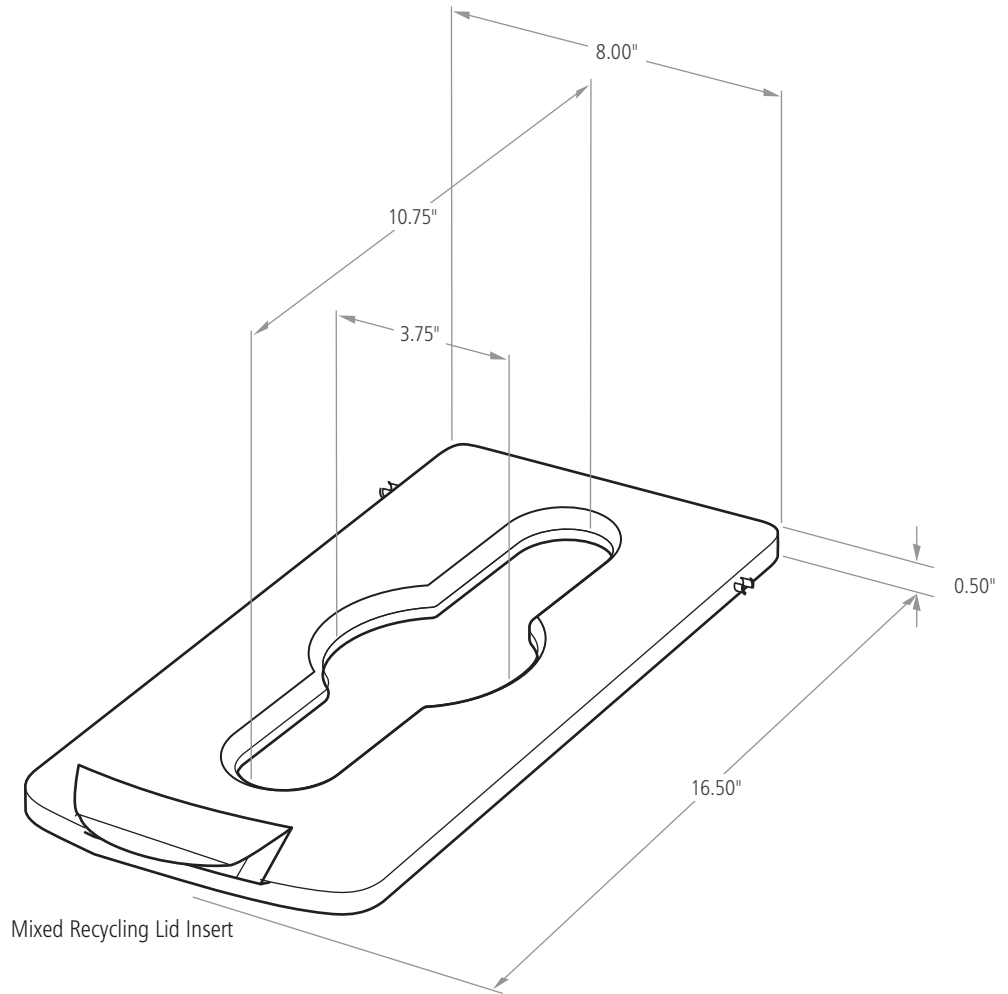

COLORS AVAILABLE

Red, Yellow, Green, Blue, Black, Dark Grey, Brown

Material Composition:

Polypropylene

Compatibility:

- Compatible with Slim Jim[®] Recycling Station Starter Kit and Slim Jim[®] Recycling Station Billboards