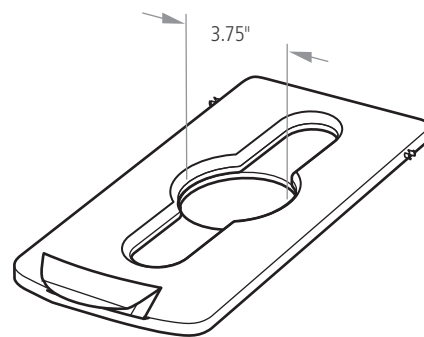

COLORS AVAILABLE

Red, Yellow, Green, Blue, Black, Dark Grey, Brown

Material Composition:

Polypropylene

Compatibility:

- Compatible with Slim Jim[®] Recycling Station Starter Kit and Slim Jim[®] Recycling Station Billboards