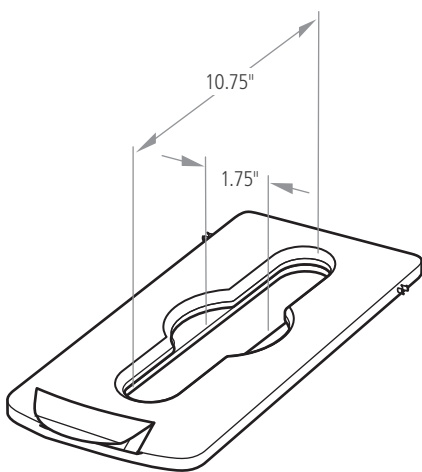

COLORS AVAILABLE

Red, Yellow, Green, Blue, Black, Dark Grey, Brown

Material Composition:

Polypropylene

Compatibility:

- Compatible with Slim Jim[®] Recycling Station Starter Kit and Slim Jim[®] Recycling Station Billboards