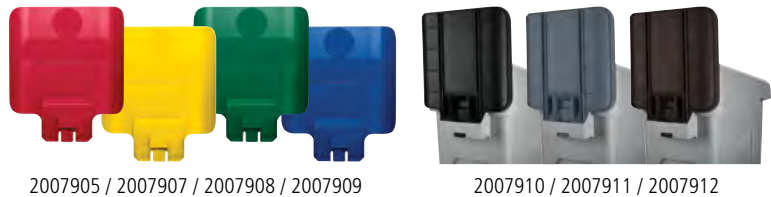

2007905 / 2007907 / 2007908 / 2007909

2007910 / 2007911 / 2007912

NO.	COLOR	DESCRIPTION	U.S. DIMENSIONS	U.S. SHIP WT/CTN	METRIC SHIP WT/CTN	PACK
2007905	Red	Billboard	1.75" l x 11.75" w x 14.25" h	0.9 lb	0.9 lb	1
2007907	Yellow	Billboard	1.75" l x 11.75" w x 14.25" h	0.9 lb	0.9 lb	1
2007908	Green	Billboard	1.75" l x 11.75" w x 14.25" h	0.9 lb	0.9 lb	1
2007909	Blue	Billboard	1.75" l x 11.75" w x 14.25" h	0.9 lb	0.9 lb	1
2007910	Black	Billboard	1.75" l x 11.75" w x 14.25" h	0.9 lb	0.9 lb	1
2007911	Dark Gray	Billboard	1.75" l x 11.75" w x 14.25" h	0.9 lb	0.9 lb	1
2007912	Brown	Billboard	1.75" l x 11.75" w x 14.25" h	0.9 lb	0.9 lb	1

Slim Jim® Recycling Station – Waste Stream Label Kits

- Kit contains 10 different waste stream labels

NO.	COLOR	DESCRIPTION	U.S. DIMENSIONS	U.S. SHIP WT/CTN	METRIC DIMENSIONS	METRIC SHIP WT/CTN	PACK
1977787	White	Label Kit: English (United States)	9.5" w x 5.7" h	0.15 lb	24.1 cm x 14.5 cm	0.07 kg	1
2007922	White	Label Kit: French/English (Canada)	9.5" w x 5.7" h	0.15 lb	24.1 cm x 14.5 cm	0.07 kg	1
2007923	White	Label Kit: Spanish	9.5" w x 5.7" h	0.15 lb	24.1 cm x 14.5 cm	0.07 kg	1