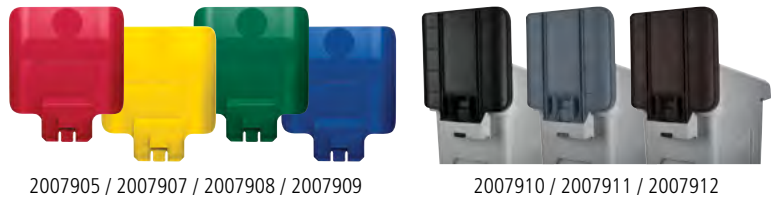

NO.	COLOR	DESCRIPTION	U.S. DIMENSIONS	U.S. SHIP WT/CTN	METRIC SHIP WT/CTN	PACK
2007905	Red	Billboard	1.75" l x 11.75" w x 14.25" h	0.9 lb	0.9 lb	1
2007907	Yellow	Billboard	1.75" l x 11.75" w x 14.25" h	0.9 lb	0.9 lb	1
2007908	Green	Billboard	1.75" l x 11.75" w x 14.25" h	0.9 lb	0.9 lb	1
2007909	Blue	Billboard	1.75" l x 11.75" w x 14.25" h	0.9 lb	0.9 lb	1
2007910	Black	Billboard	1.75" l x 11.75" w x 14.25" h	0.9 lb	0.9 lb	1
2007911	Dark Gray	Billboard	1.75" l x 11.75" w x 14.25" h	0.9 lb	0.9 lb	1
2007912	Brown	Billboard	1.75" l x 11.75" w x 14.25" h	0.9 lb	0.9 lb	1

Slim Jim® Recycling Station – Waste Stream Label Kits

- Kit contains 10 different waste stream labels

NO.	COLOR	DESCRIPTION	U.S. DIMENSIONS	U.S. SHIP WT/CTN	METRIC DIMENSIONS	METRIC SHIP WT/CTN	PACK
1977787	White	Label Kit: English (United States)	9.5" w x 5.7" h	0.15 lb	24.1 cm x 14.5 cm	0.07 kg	1
2007922	White	Label Kit: French/English (Canada)	9.5" w x 5.7" h	0.15 lb	24.1 cm x 14.5 cm	0.07 kg	1
2007923	White	Label Kit: Spanish	9.5" w x 5.7" h	0.15 lb	24.1 cm x 14.5 cm	0.07 kg	1