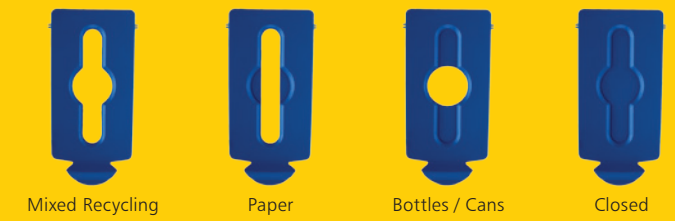

## 4 LID OPTIONS

Restrictive lid shapes ensure the right recyclables get into the right bins. For an open top option, no insert needed.