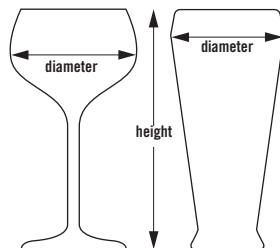

25S534

5 7/8" 5.875" (14,9 cm)
MAXIMUM DIAMETER

9 COMPARTMENT

MAXIMUM HEIGHT	3 5/8" 3.625" (9,2 cm)	5 1/4" 5.25" (13,3 cm)	6 7/8" 6.875" (17,4 cm)	8 1/2" 8.5" (21,5 cm)	10 1/8" 10.125" (25,7 cm)	11 3/4" 11.75" (29,8 cm)
CODE	9S318	9S434	9S638	9S800	9S958	9S1114
CASE PACK	5	4	3	2	2	2
RACK DIMENSION	19 3/4" x 19 3/4" x 5 5/8" 50 x 50 x 14,3 cm	19 3/4" x 19 3/4" x 7 1/4" 50 x 50 x 18,4 cm	19 3/4" x 19 3/4" x 8 3/8" 50 x 50 x 22,5 cm	19 3/4" x 19 3/4" x 10 1/2" 50 x 50 x 26,7 cm	19 3/4" x 19 3/4" x 12 5/8" 50 x 50 x 30,8 cm	19 3/4" x 19 3/4" x 13 3/4" 50 x 50 x 34,9 cm
LIST PRICE EACH	\$ 58.60	\$ 76.45	\$ 91.20	\$ 110.95	\$ 128.60	\$ 149.75

4 3/8" 4.375" (11,11 cm)
MAXIMUM DIAMETER

16 COMPARTMENT

MAXIMUM HEIGHT	3 5/8" 3.625" (9,2 cm)	4 1/2" 4.5" (11,4 cm)	5 1/4" 5.25" (13,3 cm)	6 1/8" 6.125" (15,5 cm)	6 7/8" 6.875" (17,4 cm)	7 3/4" 7.75" (19,6 cm)
CODE	16S318	16S418**	16S434	16S534**	16S638	16S738**
CASE PACK	5	5	4	4	3	3
RACK DIMENSION	19 3/4" x 19 3/4" x 5 5/8" 50 x 50 x 14,3 cm	19 3/4" x 19 3/4" x 5 5/8" 50 x 50 x 14,3 cm	19 3/4" x 19 3/4" x 7 1/4" 50 x 50 x 18,4 cm	19 3/4" x 19 3/4" x 7 1/4" 50 x 50 x 18,4 cm	19 3/4" x 19 3/4" x 8 3/8" 50 x 50 x 22,5 cm	19 3/4" x 19 3/4" x 8 3/8" 50 x 50 x 22,5 cm
LIST PRICE EACH	\$ 58.60	\$ 61.40	\$ 76.80	\$ 78.65	\$ 92.20	\$ 94.10
MAXIMUM HEIGHT	8 1/2" 8.5" (21,5 cm)	9 3/8" 9.375" (23,8 cm)	10 1/8" 10.125" (25,7 cm)	11" 11" (27,9 cm)	11 3/4" 11.75" (29,8 cm)	12 5/8" 12.625" (32 cm)
CODE	16S800	16S900**	16S958	16S1058**	16S1114	16S1214**
CASE PACK	2	2	2	2	2	2
RACK DIMENSION	19 3/4" x 19 3/4" x 10 1/2" 50 x 50 x 26,7 cm	19 3/4" x 19 3/4" x 10 1/2" 50 x 50 x 26,7 cm	19 3/4" x 19 3/4" x 12 5/8" 50 x 50 x 30,8 cm	19 3/4" x 19 3/4" x 12 5/8" 50 x 50 x 30,8 cm	19 3/4" x 19 3/4" x 13 3/4" 50 x 50 x 34,9 cm	19 3/4" x 19 3/4" x 13 3/4" 50 x 50 x 34,9 cm
LIST PRICE EACH	\$ 111.30	\$ 113.30	\$ 128.60	\$ 130.60	\$ 149.75	\$ 151.55