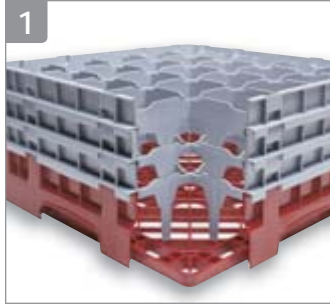

Efficient Washing

Open inside compartments provide thorough circulation of water and cleaning solutions and promote quick and thorough drying.

Long-lasting polypropylene Camracks are built to withstand chemicals and high temperatures up to 200°F (93°C).

Easy to grip handles and smooth overlapping sides facilitate safe handling.

Camracks interstack with racks from major manufacturers.

Content labeling options include one-color custom hot stamping or pre-printed clips.