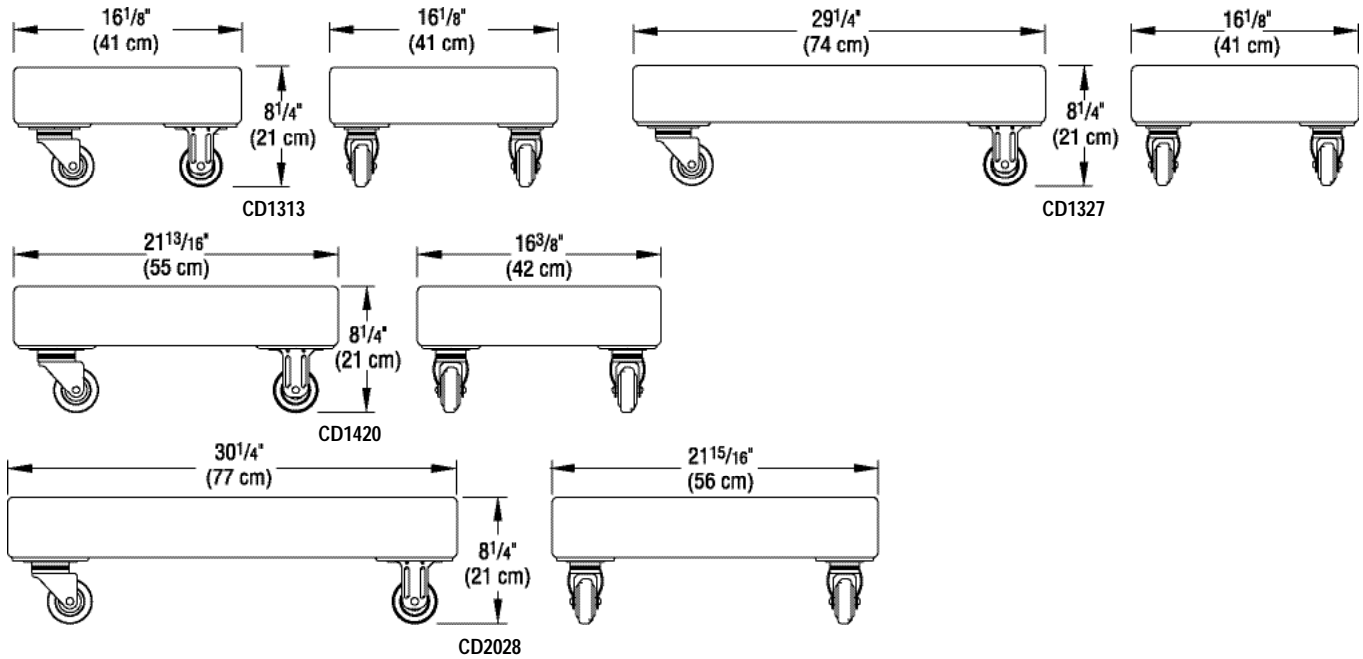

Camdollies®

Item No. _____

**For 13" x 13" (33 x 33 cm) Milk Crates
Without Handle**

Specifier Identification No. _____

Models CD1313, CD1327

Model No. _____

**For 14" x 19" (36,5 x 48,3 cm) Milk Crates
Without Handle**

Quantity _____

Models CD1420, CD2028

Specifications

Dimension Tolerance: +/- 1/4" (0,64 cm)

Code	Description	Load Capacity	Interior Dimensions W x D	Exterior Dimensions L x W x H	Case lbs./cube Kg/m³
For 13" x 13" (33 x 33 cm) Milk Crate					
CD1313	Camdolly	250 lbs. (114 Kg)	13¹³/₁₆" x 13¹³/₁₆" (35 x 35 cm)	16¹/₈" x 16¹/₈" x 8¹/₄" (41 x 41 x 21 cm)	13.25 (1.11) 6 (0,03)
CD1327	Camdolly	300 lbs. (136 Kg)	13¹³/₁₆" x 26¹³/₁₆" (35 x 68 cm)	29¹/₄" x 16¹/₈" x 8¹/₄" (74 x 41 x 21 cm)	15.5 (2.13) 7 (0,06)
For 14" x 19" (36,5 x 48,3 cm) Milk Crate					
CD1420	Camdolly	350 lbs. (159 Kg)	13¹³/₁₆" x 19³/₈" (35 x 49 cm)	21¹³/₁₆" x 16³/₈" x 8¹/₄" (55 x 42 x 21 cm)	15.25 (1.44) 7 (0,04)
CD2028	Camdolly	350 lbs. (159 Kg)	19⁷/₁₆" x 27¹³/₁₆" (50 x 71 cm)	30¹/₄" x 21¹⁵/₁₆" x 8¹/₄" (77 x 56 x 21 cm)	19.5 (3.09) 9 (0,09)

Architect Specs

The milk crate transport cart shall be a Camdolly, Cambro Model...manufactured by Cambro Mfg. Co., Huntington Beach, CA 92648 U.S.A. It shall be constructed of single-molded, seamless, double-wall, high-density polyethylene and thick foam injected polyurethane. It shall be available to accommodate either 13" x 13" (33 x 33 cm) or 14" x 19" (36,5 x 48,3 cm) milk crates. It shall have a load capacity range of 250 to 350 lbs. (114 to 159 Kg.). It shall have rounded corners for added protection. It shall have no handles. It shall have 4 each 3" (7,6 cm) swivel casters with no brake that are bolted into molded-in metal plates. It shall not require any assembly and shall be available in 7 colors.

Standard Colors

- ☐ Coffee Beige (157)
- ☐ Dark Brown (131)
- ☐ Black (110)
- ☐ Slate Blue (401)
- ☐ Gray (180)
- ☐ Brick Red (402)
- ☐ Green (519)

Approvals

CAMBRO
MANUFACTURING COMPANY
<http://www.cambro.com>

© 2002 Cambro Manufacturing Company 5801 Skylab Road, Huntington Beach, California 92647-2056-U.S.A.
Telephone (1)714 848 1555 Toll Free 800 854 7631 Customer Service Hot Line 800 833 3003

Printed in USA