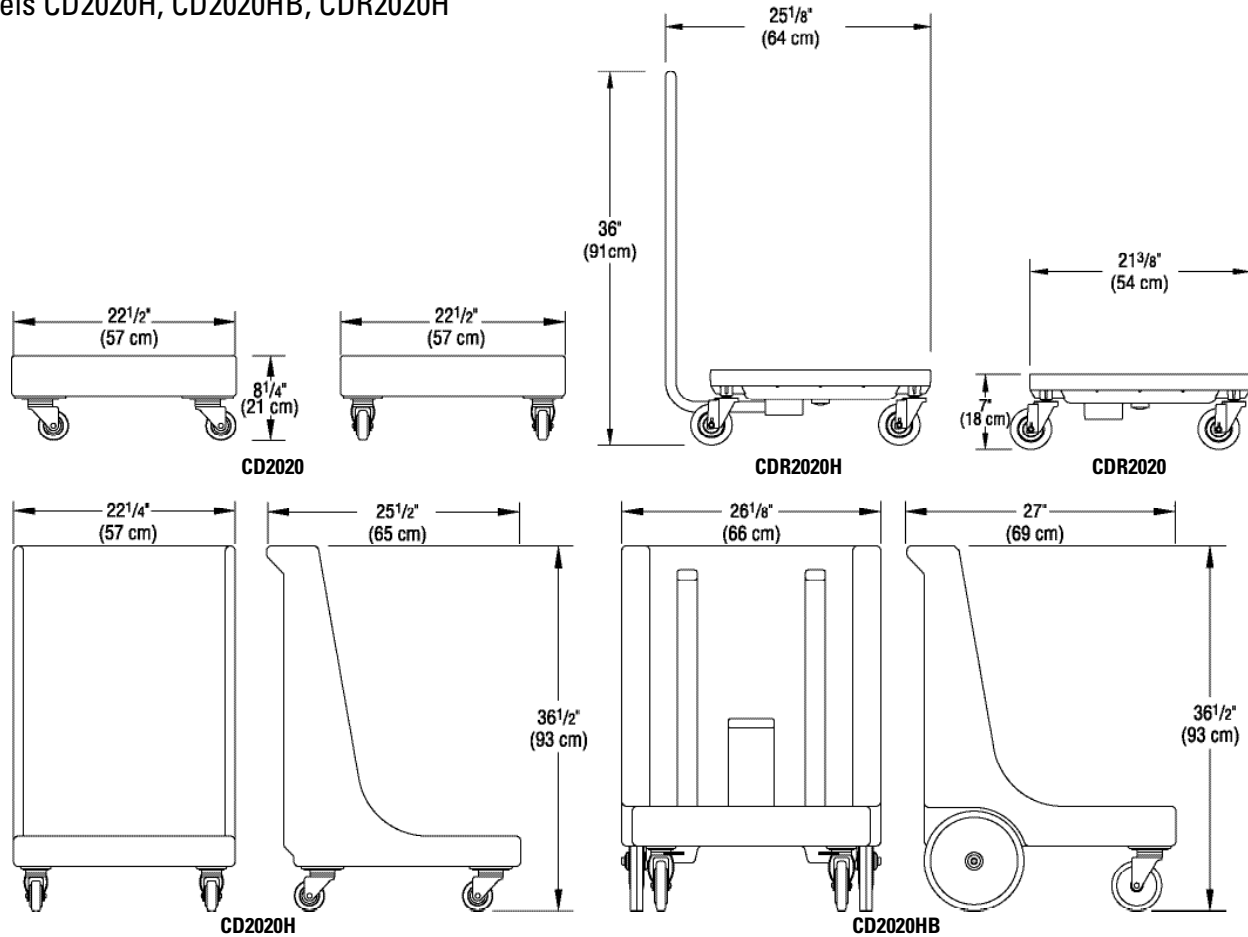

With Handle

Models CD2020H, CD2020HB, CDR2020H

Item No. _____

Specifier Identification No. _____

Model No. _____

Quantity _____

Specifications

Code	Description	Load Capacity	Interior Dimensions W x L	Dimension Tolerance: +/- 1/4" (0,64 cm) Exterior Dimensions L x W x H	Case lbs./cube Kg/m ³
Without Handle					
CD2020	Camdolly	300 lbs (136 Kg)	20 1/16" x 20 1/16" (51 x 51 cm)	22 1/2" x 22 1/2" x 8 1/4" (57 x 57 x 21 cm)	19 (2.14) 9 (0,06)
CDR2020	Camdolly	350 lbs (159 Kg)	20 7/8" x 20 7/8" (53 x 53 cm)	21 3/8" x 21 3/8" x 7" (54 x 54 x 18 cm)	11 1/4 (1.14) 5,3 (0,03)
With Handle					
CD2020H	Camdolly	350 lbs (159 Kg)	20 1/4" x 20 1/4" (52 x 52 cm)	25 1/2" x 22 1/4" x 36 1/2" (65 x 57 x 93 cm)	32 1/4 (11.45) 15 (0,32)
CDR2020H	Camdolly	350 lbs (159 Kg)	20 7/8" x 20 7/8" (53 x 53 cm)	25 1/8" x 21 3/8" x 36" (64 x 54 x 91 cm)	21 1/2 (3.25) 9,7 (0,1)
CD2020HB	Camdolly	350 lbs (159 Kg)	20 1/2" x 20 3/8" (52 x 52 cm)	27" x 26 1/4" x 36 1/2" (69 x 66 x 93 cm)	46 (15.89) 21 (0,44)