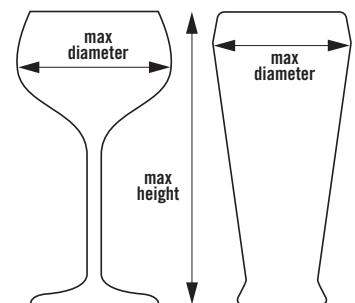

	CAMDOLLY	CAMDOLLY WITH HANDLE
CODE	CDR2020	CDR2020H
INTERIOR DIMENSIONS	20 ⁷ / ₈ " x 20 ⁷ / ₈ " (53 x 53 cm)	20 ⁷ / ₈ " x 20 ⁷ / ₈ " (53 x 53 cm)
EXTERIOR DIMENSIONS	21 ³ / ₈ " x 21 ³ / ₈ " x 8" (54,5 x 54,5 x 20,5 cm)	21 ³ / ₈ " x 23 ³ / ₈ " x 37" (54,5 x 59,5 x 94 cm)
LOAD CAPACITY	350 lbs. (159 kg)	350 lbs. (159 kg)

1. apps.cambro.com/Camracks

Select the item you are sizing, enter the measurements and quantity of the item, and the right Camrack will appear on the page.

2. Cambro Catalog

Flip to the back of the catalog for a convenient stemware, glass and cup sizing reference guide.

3. Cambro Sales Representatives

Contact your local Cambro representative or call Cambro Customer Service at 1 800 833 3003 to assist with specifying Camracks, dollies and covers that will fit your glasses and dishware.

4. Cambro App

Find the right Camrack for your glassware by entering the height and maximum diameter of your glass.

Choose the correct Camrack:

1. Measure the **maximum diameter** of the glass (stemware or tumbler) to determine the number of compartments.
2. Measure the **maximum height** of the glass (stemware or tumbler) to the top edge of the rim to determine the compartment height.