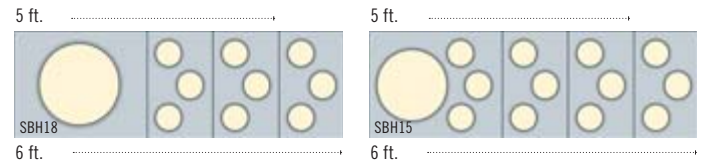

– 6 ft. models hold a salad bowl holder and 3 ea. crock holders.

– 5 ft. models hold a salad bowl holder and 2 ea. crock holders.

CODE	DESCRIPTION	OVERALL EXTERIOR DIMENSIONS	CASE PACK
VBRR5	Tray rail for 5' - Versa Food Bar / Work Table	L 53" x W 11½" x H 4⅞"	1
VBRR6	Tray rail for 6' - Versa Food Bar / Work Table	L 66" x W 11½" x H 4⅞"	1
VCS32R	Tray rail for - Versa Cart	L 28" x W 11⅙" x H 5"	1
VBRTBL	End table for Versa Food Bar and Work Table	L 27" x W 22" x H 4½"	1
VBRCVR5*	Vinyl cover for 5' Versa Food Bar	L 73" x W 43½" x H 46"	1
VBRCVR6*	Vinyl cover for 6' Versa Food Bar	L 83" x W 43½" x H 46"	1
VBRTCVR5*	Vinyl cover for 5' Versa Work Table	L 70" x W 33½" x H 21"	1
VBRTCVR6*	Vinyl cover for 6' Versa Work Table	L 83" x W 33½" x H 21"	1
VCSCVR*	Vinyl cover for Versa Cart	L 42" x W 33" x H 36"	1
VBRSHTS*	Versa Food Bar sign holder	L 36" x W 6" x H 9¼"	1
DIV12	12" divider bars	L 12¾"	3
DIV20	20" divider bars	L 20⅞"	3
CPH3	Crock holder holds 1.5 & 2.7 qt.	L 12⅞" x W 20⅞"	1
SBH15	Salad bowl holder holds a 15" bowl and 3 crocks	L 25¾" x W 20⅞"	1
SBH18	Salad bowl holder holds an 18" bowl	L 25¾" x W 20⅞"	1
CPB1220	Buffet Camchiller for Versa Food Bars, Work Tables and table top food bars	L 18½" x W 12⅝" x H 4"	1
VBRWC	Versa well cover for Versa Food Bar / Work Table	L 20⅞" x W 13" x H 2"	1
VCS32KEYT	Versa Cart keyboard tray	L 20⅞" x W 10⅞" x H 2"	1

Versa Food Bar Well Cover InStock Color: Black (110).