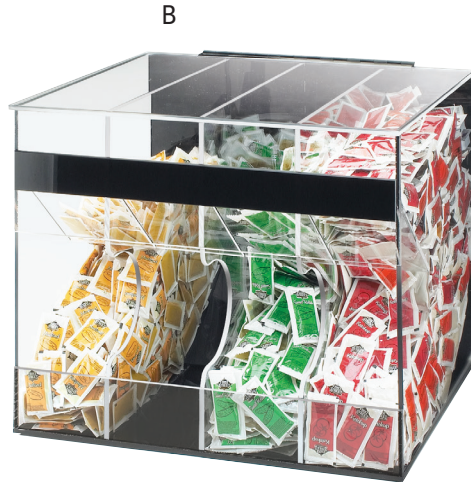

condiment & packet displays

**A. CLASSIC COFFEE
CONDIMENT DISPLAY**

ITEM 1261 | 6½Wx12Dx20½H

**B. HIGH CAPACITY
PACKET DISPLAY**

ITEM 866 | 18½Wx16½Dx16H

**C. CLASSIC COFFEE
CONDIMENT DISPLAY**

ITEM 1423 | 5¼Wx6¾Dx21H

**D. CLASSIC
CONDIMENT ORGANIZER**

Has 2 Slots for Standard Napkin
Dispensers (Not Included).

ITEM 2044 | 16Wx19¼Dx16¾H

**E. CLASSIC
CONDIMENT ORGANIZER**

Has Slot for Standard Napkin
Dispenser (Not Included).
Holds Up to 3.75" Diameter
Cups or Lids.

ITEM 2042 | 10Wx17¼Dx14¾H

F. BULK CONDIMENT STATION

Holds up to 3.75" Diameter
Cups & Lids.

ITEM 3577 | 9¼Wx16¼Dx13H

Please visit www.calmil.com/legal for a complete list of California Proposition 65 related items.