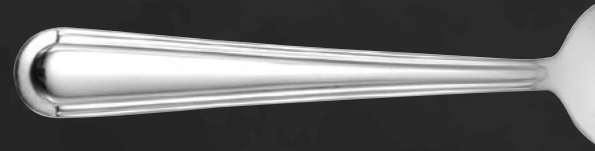

Verdi™

18/10 Stainless Steel (T031) & Silverplate* (V031)

Verdi is distinguished by its smooth Art Deco arch at the handle tip. This fine flatware, from the Sant' Andrea Collection, complements a wide range of tabletop décors.

- 18/10 stainless steel
- Classic European styling
- Blades forged and waterground
- Superior finished edges, seams and tips

Teaspoon, US Size
T031STS
5¾" | 14.6 cm | 1 doz

Oval Bowl Soup/Dessert Spoon
T031SDEF
6¾" | 17.1 cm | 1 doz

Round Bowl Soup Spoon
T031SRBF
6½" | 16.5 cm | 1 doz

Iced Tea Spoon
T031SITF
7" | 17.8 cm | 1 doz

A.D. Coffee Spoon
T031SADF
4¾" | 10.8 cm | 1 doz

Tablespoon/Serving Spoon
T031STBF
7¾" | 19.7 cm | 1 doz

Table Fork, European Size
T031FDIF
7¾" | 19.7 cm | 1 doz