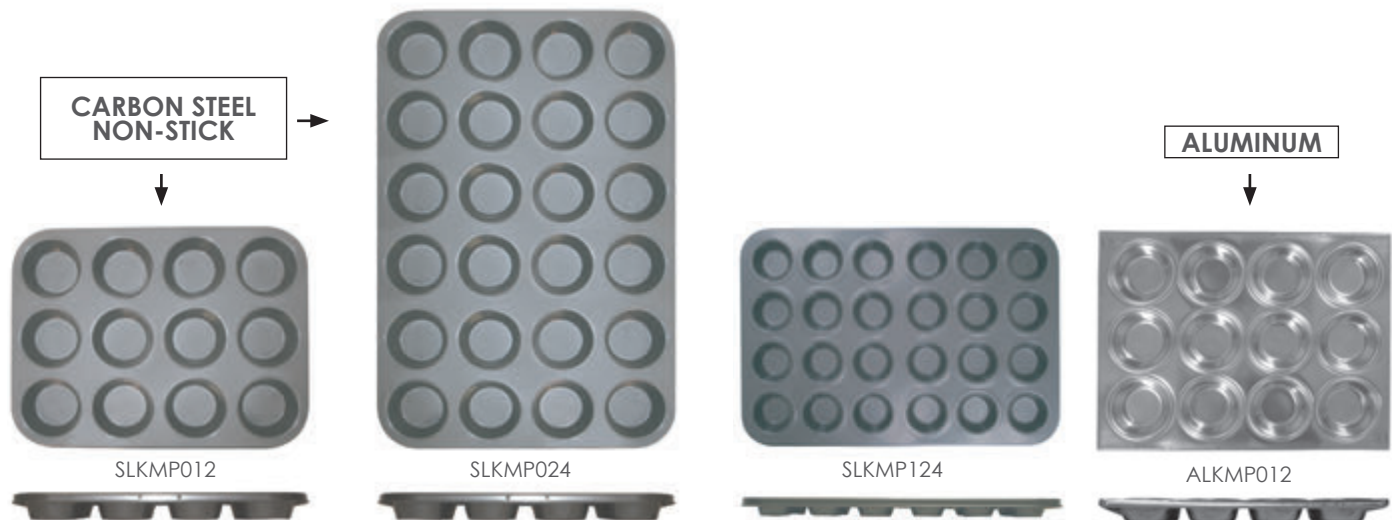

BAKEWARE & SUPPLIES

ALUMINUM BAKE PANS

Made of Aluminum. This is an all-purpose, sturdy pan.

ITEM	DESCRIPTION	U/M	WEIGHT GROSS lbs	INNER PACK	MASTER PACK	CU.FT.
ALBA0214	26 1/4" x 18 1/4" x 2 1/4"	EACH	44.98	1	12	1.79
ALBA0312	26 1/4" x 18 1/4" x 3 1/4" with Handles	EACH	30.87	1	6	2.48

MUFFIN PANS

Made of aluminum or carbon steel. Multiple usage include food storage and food preparation. Smooth surface for easy cleaning and maintenance.

ITEM	DESCRIPTION	U/M	WEIGHT GROSS lbs	INNER PACK	MASTER PACK	CU.FT.
Aluminum						
ALKMP012	3 1/2 oz, 12 cup	EACH	31.97	12	24	1.40
ALKMP024	3 1/2 oz, 24 cup	EACH	26.00	12	12	1.44
Carbon Steel, Non-Stick						
SLKMP012	3 1/2 oz, 12 cup	EACH	28.66	1	24	1.41
SLKMP024	3 1/2 oz, 24 cup	EACH	30.78	1	12	2.00
SLKMP124	1 1/2 oz, 24 cup	EACH	28.66	1	24	1.37